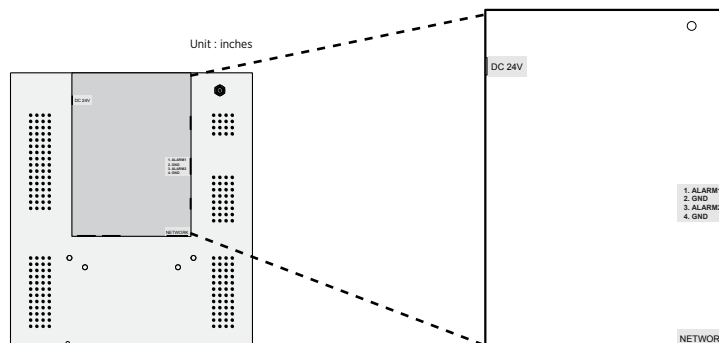

CONNECTIONS: