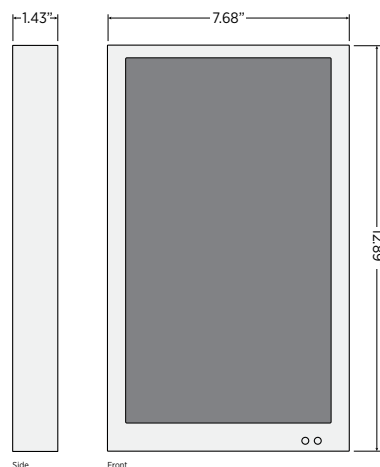

### KEY FEATURES:

- 13.3" Portrait Mode Digital Signage PVM
- 1080 x 1920 Resolution / 16:9 Aspect Ratio
- 800 nit Brightness / 800:1 Contrast Ratio
- Screen content and scheduling is easily customized with included cloud-based Clinton Connect software
- Ads are updated via networked connection (Wifi or Ethernet)
- Built-in WiFi
- Built-In Speakers
- Steel Bezel
- Power & Network connections are secured behind cover plate
- 2 Alarm Inputs (terminal block)
- VESA 75 & 100
- DC24V (power supply sold separately)
- UL Listed

*NOTE: No camera, no video output*

MONITOR	
Display	13.3" LED Backlight LCD (AHVA)
Resolution	1920 x 1080
Aspect Ratio	16:9
Display Colors	16.7M (8 BIT)
Brightness	800 nit
Contrast Ratio	800:1
Viewing Angle	89° / 89°
Response Time	25ms

GENERAL	
Video Outputs	n/a
Audio	Built-in Speakers
Alarm Input	1 Terminal Block Alarm Input (Alarm 1 / Alarm 2)
Network	1 RJ45 Ethernet Port Built-In Wifi (2.4GHz)
Mounting	VESA 75 & 100 (M4)
Material	Steel Bezel
Power Consumption	1A / 24 Watts
Power Requirement	24VDC
Operating Temperature	32°F - 104°F / 0°C - 40°C
Dimensions (W x H x D)	7.68" x 12.89" x 1.43" / 195.07mm x 327.4mm x 36.32mm
Weight	4.55 lbs / 2.06 kg

### DIMENSIONS: