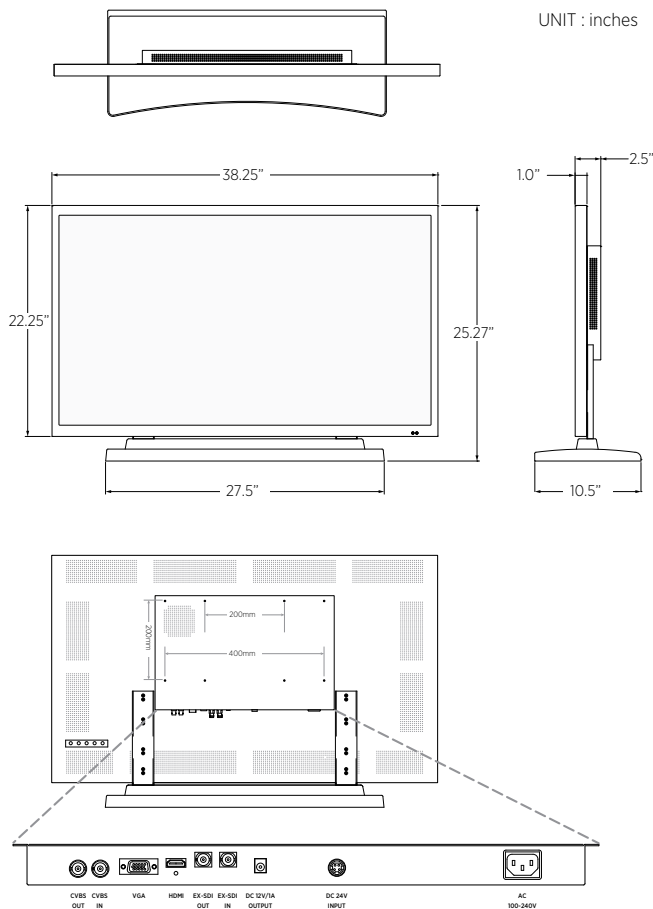

## CE-VT430-HD 43" CCTV LCD Monitor w/ EX-SDI In/Out

### KEY FEATURES:

- 1920 x 1080 Resolution
- 16:9 Aspect Ratio
- 450 nit Brightness
- 3000:1 Contrast Ratio
- 1 EX-SDI 2.0 Input / 1 EX-SDI 2.0 Output
- 1 BNC Input / 1 BNC Output
- 1 VGA Input (VGA cable included - 4' 11")
- 1 HDMI Input (HDMI cable included - 6')
- 12VDC (1A) Output for powering external camera or other device
- Steel Bezel
- VESA 200, & 200 x 400 (M6)
- Dual Voltage: 110-240 VAC or DC24V
- Remote Included
- Base Included
- UL Listed

### DIMENSIONS:

### SPECIFICATIONS:

Display	42.5" LED Backlight LCD
Resolution	1920 x 1080
Control	OSD (On Screen Display) Control
Aspect Ratio	16:9
Display Colors	16.7M (8 BIT)
Brightness	450 nit
Contrast Ratio	3000:1
Viewing Angle (H x V)	178° x 178°
Response Time	8ms
In / Out Impedance	75Ω /Auto Terminating Output
Mounting	VESA 200, & 200 x 400 (M6) Stand Mount
Video Inputs	1 EX-SDI 2.0 / HD-SDI (Auto Detects) 1 Analog Input 1 VGA Input 1 HDMI Input
Video Outputs (Loop-through)	1 EX-SDI 2.0 / HD-SDI 1 Analog Output
Audio Inputs / Outputs	n/a
Power Output	12VDC (1A)
Power Requirement	100 - 240 VAC: 0.627A 24VDC: 3.0A
Power Consumption	69W max
Operating Temperature	32°F - 104°F / 0°C - 40°C
Dimensions (W x H x D) *on stand	38.25" x 25.27" x 10.5" 971.55mm x 641.85mm x 266.7mm
Dimensions (W x H x D) *stand removed	38.25" x 22.25" x 2.5" 971.55mm x 565.15mm x 63.5mm
Weight *on stand	40.7 lbs / 18.46kg
Weight *stand removed	34.95 lbs / 15.85kg