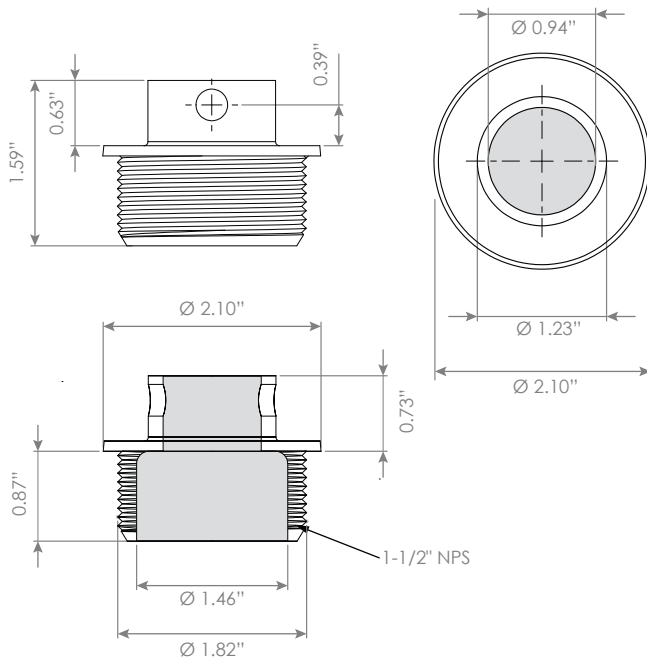

CE-CPMPA

3/4" EMT to 1-1/2" NPS Male Adapter

Maximum Load Capacity: 10 lbs / 4.53 kgs

KEY FEATURES:

Adapt any camera or device with 1/2" female NPS threads to a Telescoping Ceiling Mount Camera Pole.

- Installs onto a Telescoping Camera Pole*
- Includes Mounting Hardware

*Telescoping Camera Pole Sold Separately

GENERAL	
Material	Aluminum
Dimensions	2.10" (Dia) x 1.59" (H) 54.34mm (Dia) x 40.38mm (H)
Weight	0.156 lb / 0.07 kg

CAMERA POLE COMPATIBILITY	
CE-CP3W	Adjustable from 1' 3" to 2' 7" - White
CE-CP3B	Adjustable from 1' 3" to 2' 7" - Black
CE-CP6W	Adjustable from 3' to 5' 9" - White
CE-CP6B	Adjustable from 3' to 5' 9" - Black
CE-CP12W	Adjustable from 6' 2" to 11' 9" - White
CE-CP12B	Adjustable from 6' 2" to 11' 9" - Black

DIMENSIONS:

Unit : Inches