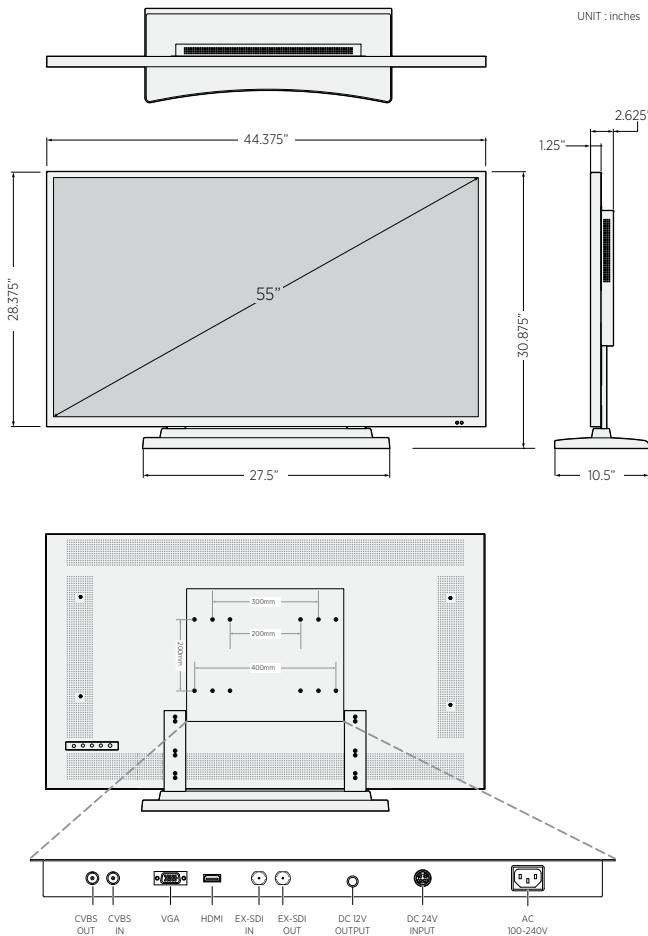

CE-VT550-HD 55" CCTV LCD Monitor

KEY FEATURES:

- 1920 x 1080 Resolution
- 16:9 Aspect Ratio
- 450 nit Brightness
- 4000:1 Contrast Ratio
- 1 EX-SDI 2.0 Input / 1 EX-SDI 2.0 Output
- 1 BNC Input / 1 BNC Output
- 1 VGA Input (VGA cable included - 4' 11")
- 1 HDMI Input (HDMI cable included - 6')
- 12VDC (1A) Output for powering external camera or other device
- Steel Bezel
- VESA 200, 200 x 300 & 200 x 400 (M6)
- Dual Voltage: 110-240 VAC or DC24V
- Remote Included
- Base Included

DIMENSIONS:

SPECIFICATIONS:

Display	55" WLED Backlight LCD (AMVA3)
Resolution	1920 x 1080
Control	OSD (On Screen Display) Control
Aspect Ratio	16:9
Display Colors	16.7M (8 BIT)
Brightness	450 nit
Contrast Ratio	4000:1
Viewing Angle	89° x 89° x 89° x 89°
Response Time	8ms
In / Out Impedance	75Ω /Auto Terminating Output
Mounting	VESA 200, 200 x 300 & 200 x 400 (M6) Stand Mount
Video Inputs	1 EX-SDI 2.0 / HD-SDI (Auto Detects) 1 Analog Input 1 VGA Input 1 HDMI Input
Video Outputs (Loop-through)	1 EX-SDI 2.0 / HD-SDI 1 Analog Output
Audio Inputs / Outputs	n/a
Power Output	12VDC (1A)
Power Requirement	100 - 240 VAC: 3A 24VDC: 4.25A
Power Consumption	100W max (24VDC)
Operating Temperature	32°F - 104°F / 0°C - 40°C
Dimensions (W x H x D) *on stand	48.875" x 30.875" x 10.5" 1241.43mm x 784.23mm x 266.7mm
Dimensions (W x H x D) *stand removed	48.875" x 28.375" x 2.5" 1241.43mm x 720.73mm x 63.5mm
Weight *on stand	56.10 lbs / 25.45kg
Weight *stand removed	50.35 lbs / 22.84kg