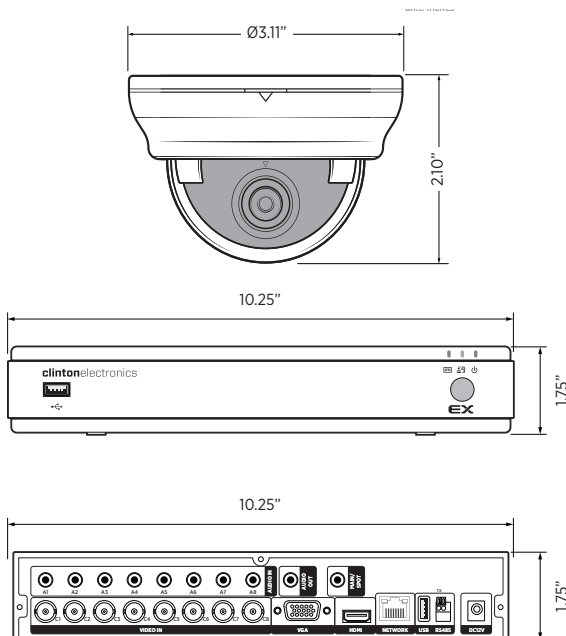

CE-EX8-DKIT

8 Channel EX-SDI 2.0 Indoor Mini Dome Kit

KIT FEATURES:

- Full HD 1080p cameras & DVR with recording speeds up to 30fps
- EX-SDI 2.0 cameras & DVR allow for installations up to 1,400 ft using RG59 coaxial cable (sold separately)
- Compact mini indoor domes measure just 2.1" tall
- Easy to adjust Angle-of-view with 3.6mm fixed lens
- Pre-installed 1 TB HDD
- Easy to use DVR interface via USB mouse or remote control
- DVR is pre-configured to record right out of the box
- Adjustable recording rates based on motion detection and/or time
- Remotely access the DVR with free PC software and/or CEC phone app

KIT INCLUDES:

- 8 x CE-D10HDL: EX-SDI Mini indoor Dome Cameras
- 1 x CE-EX8: 8 Channel EX Series DVR with 1 TB HDD
- 1 x CE-DC12V8: 8 Channel DC12V UL Listed Power Supply

DIMENSIONS:

CAMERA	
Image Sensor	1/2.9" SONY 2.19 Megapixel CMOS
Resolution	Full HD 1080p
Frame Rate	1080p_30 / 720p_30
Minimum Illumination	0.1 Lux
Lens	3.6mm (f2.0) Fixed Lens
Filed of View	75° (Horizontal)
Video Output	1 EX-SDI 2.0 / HD-SDI Output, 1 Analog (1,000 TVL) Output
Power Consumption	100mA ±10% max. (DC12V)
Power Requirement	DC12V
Operating Temperature	32°F - 113°F / 0°C - 45°C
Operating Humidity	90% RH Max.
Weather Rating	N/A - Indoor Use Only
IR LEDs	N/A
Heaters/Fan	N/A
Materials	Plastic Case w/Polycarbonate Dome
Dimensions (straight)	3.1" (Dia.) x 2.1" (H) / 79mm (Dia.) x 53.4mm (H)
Weight	0.25 lb / 0.11 kg

POWER SUPPLY (Camera)	
Input Voltage	100-240VAC (50/60Hz)
Output Voltage	DC12V (Adjustable, max DC13.2V)
Total Amps	6 Amps
Total Outputs	8 Channels (screw terminals)
Certifications	UL Listed, FCC, CE
Dimensions	8" x 10.5" x 3.5" / 203.2mm x 266.7mm x 88.9mm
Weight	4.95 lbs / 2.25 kg