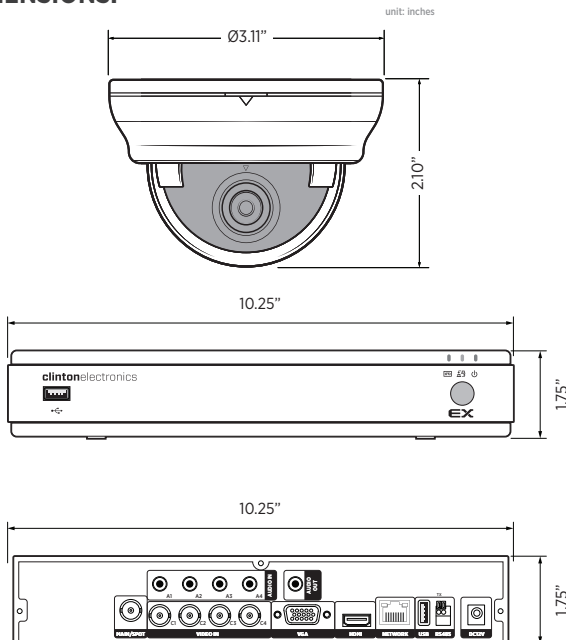

### KIT FEATURES:

- Full HD 1080p cameras & DVR with recording speeds up to 30fps
- EX-SDI 2.0 cameras & DVR allow for installations up to 1,400 ft using RG59 coaxial cable (sold separately)
- Compact mini indoor domes measure just 2.1" tall
- Easy to adjust angle-of-view with 3.6mm fixed lens
- Pre-installed 1 TB HDD
- Easy to use DVR interface via USB mouse or remote control
- DVR is pre-configured to record right out of the box
- Adjustable recording rates based on motion detection and/or time
- Remotely access the DVR with free PC software and/or CEC phone app

### KIT INCLUDES:

4 x CE-D10HDL: EX-SDI Indoor Mini Dome Cameras  
 1 x CE-EX4: 4 Channel EX Series DVR with 1 TB HDD  
 1 x 4 Channel DC12V UL Listed Power Supply

### DIMENSIONS:

CAMERA	
Image Sensor	1/2.9" SONY 2.19 Megapixel CMOS
Resolution	Full HD 1080p
Frame Rate	1080p_30 / 720p_30
Minimum Illumination	0.1 Lux
Lens	3.6mm (f2.0) Fixed Lens
Filed of View	75° (Horizontal)
Video Output	1 EX-SDI 2.0 / HD-SDI Output, 1 Analog (1,000 TVL) Output
Power Consumption	100mA ±10% max. (DC12V)
Power Requirement	DC12V
Operating Temperature	32°F - 113°F / 0°C - 45°C
Operating Humidity	90% RH Max.
Weather Rating	N/A - Indoor Use Only
IR LEDs	N/A
Heaters/Fan	N/A
Materials	Plastic Case w/Polycarbonate Dome
Dimensions (straight)	3.1" (Dia.) x 2.1" (H) / 79mm (Dia.) x 53.4mm (H)
Weight	0.25 lb / 0.11 kg

POWER SUPPLY (Camera)	
Input Voltage	100-240VAC (50/60Hz)
Output Voltage	DC12V (Adjustable, max DC14V)
Total Amps	5 Amps
Total Outputs	4 Channels (screw terminals)
Certifications	UL Listed, FCC, CE
Dimensions	6" x 2.125" x 1.375" / 152mm x 54mm x 35mm
Weight	0.5 lbs / 0.22 kg