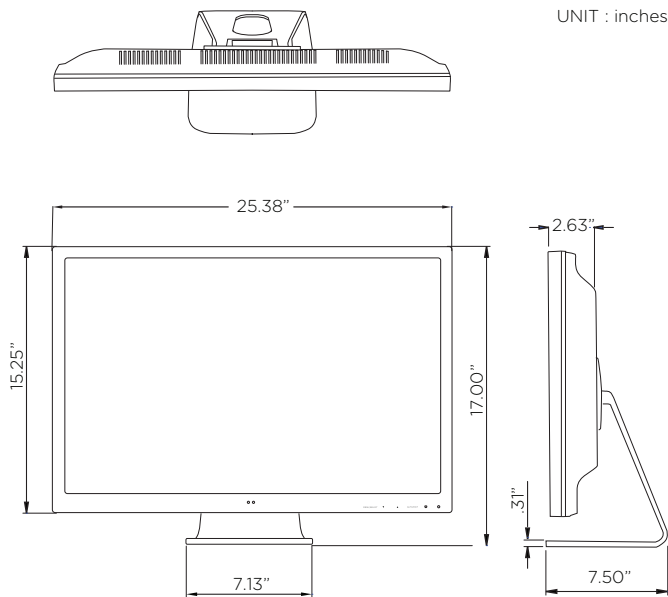

VT270 27" CCTV LCD Monitor

INFO:

- 1920 x 1080 Resolution
- 16:9 Aspect Ratio
- 300 nit Brightness
- 5000:1 Contrast Ratio
- 3 BNC Inputs / 1 BNC Output
- 1 VGA Input
- 1 HDMI Input
- Plastic Bezel
- VESA 100 & 100 x 200
- Dual Voltage: 110-240 VAC & DC24V
- Remote Included
- UL Listed

DIMENSIONS:

SPECIFICATIONS:

Display	27" LCD
Resolution	1920 x 1080
Control	OSD (On Screen Display) Control
Aspect Ratio	16:9
Display Colors	16.7M
Brightness	300 nit
Contrast Ratio	5000:1
Viewing Angle (H x V)	178° x 178°
Response Time	8ms
In / Out Impedance	75Ω / Auto Terminating Output
Mounting	VESA 100 & 100 x 200 / Stand Mount
Video Inputs / Outputs	1 VGA Input 1 HDMI 3 BNC Inputs / 1 BNC Output
Audio Inputs / Outputs	n/a
Power Consumption	36 Watts (1.5 Amps DC24V, 0.327 Amp AC110V)
Power Requirement	DC24V Input and 110V Input
Operating Temperature	14°F - 122°F / -10°C - 50°C
Dimensions (W x H x D) *on stand	25.38" x 17.0" x 7.50" 644.652mm x 431.8mm x 190.5mm
Weight	14.6 lbs / 6.622kg