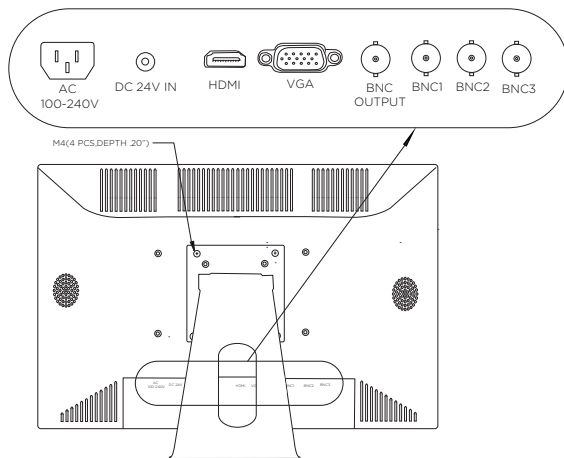

VT270 27" CCTV LCD Monitor

INFO:

- 1920 x 1080 Resolution
- 16:9 Aspect Ratio
- 300 nit Brightness
- 5000:1 Contrast Ratio
- 3 BNC Inputs / 1 BNC Output
- 1 VGA Input
- 1 HDMI Input
- Plastic Bezel
- VESA 100 & 100 x 200
- Dual Voltage: 110-240 VAC & DC24V
- Remote Included
- UL Listed

DIMENSIONS:

SPECIFICATIONS:

Display	27" LCD
Resolution	1920 x 1080
Control	OSD (On Screen Display) Control
Aspect Ratio	16:9
Display Colors	16.7M
Brightness	300 nit
Contrast Ratio	5000:1
Viewing Angle (H x V)	178° x 178°
Response Time	8ms
In / Out Impedance	75Ω / Auto Terminating Output
Mounting	VESA 100 & 100 x 200 / Stand Mount
Video Inputs / Outputs	1 VGA Input 1 HDMI 3 BNC Inputs / 1 BNC Output
Audio Inputs / Outputs	n/a
Power Consumption	36 Watts (1.5 Amps DC24V, 0.327 Amp AC110V)
Power Requirement	DC24V Input and 110V Input
Operating Temperature	14°F - 122°F / -10°C - 50°C
Dimensions (W x H x D) *on stand	25.38" x 17.0" x 7.50" 644.652mm x 431.8mm x 190.5mm
Weight	14.6 lbs / 6.622kg