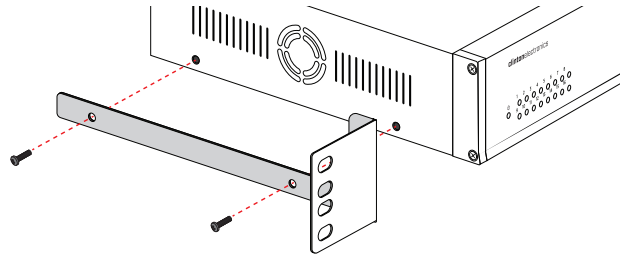

## INDOOR USE ONLY

1. Connect the digital output (EX-SDI 2.0, EX-SDI or HD-SDI) from camera into the desired connection on the CE-EX-VDA16 marked **INPUT**. Repeat this step to fill available inputs.
2. Connect the **OUTPUT** from the CE-EX-VDA16 to an HD-SDI device such as DVR, Multiplexer, Monitor, etc. The output signal of this device is HD-SDI (EX-SDI 2.0 & EX-SDI signals are converted, frame rate and resolution do not change). Repeat as this step to fill available outputs.
3. Connect DC12V power to the device using the supplied power supply.
4. With correct power and video connections the LED indicators will illuminate. If a Video Input does not illuminate check input connection(s) and check if the correct output is used on the camera.

## 16ch EX-SDI/HD-SDI Splitter

Use with an assortment of EX-SDI 2.0, EX-SDI & HD-SDI cameras to split the original input signal into 2 signals. The output signal type is automatically converted into HD-SDI regardless of the original input signal.

### RACK-MOUNTING INSTRUCTIONS

1. Remove the 2 Phillips head screws on each side of the CE-EX-VDA16.
2. Align the holes on the rack-mount bracket to the holes on the side of the 16ch splitter. Attach the rack-mount bracket to the side. Repeat this step for the other side.
3. Insert the splitter into an empty rackspace and attach using appropriate fasteners (not included).