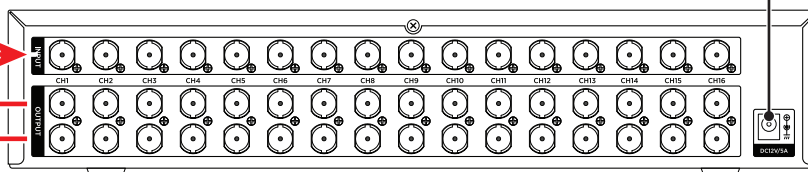

CE-EX-VDA16 User Guide

INDOOR USE ONLY

1. Connect the digital output (EX-SDI 2.0, EX-SDI or HD-SDI) from camera into the desired connection on the CE-EX-VDA16 marked **INPUT**. Repeat this step to fill available inputs.
2. Connect the **OUTPUT** from the CE-EX-VDA16 to an HD-SDI device such as DVR, Multiplexer, Monitor, etc. The output signal of this device is HD-SDI (EX-SDI 2.0 & EX-SDI signals are converted, frame rate and resolution do not change). Repeat as this step to fill available outputs.
3. Connect DC12V power to the device using the supplied power supply.
4. With correct power and video connections the LED indicators will illuminate. If a Video Input does not illuminate check input connection(s) and check if the correct output is used on the camera.

16ch EX-SDI/HD-SDI Splitter

Use with an assortment of EX-SDI 2.0, EX-SDI & HD-SDI cameras to split the original input signal into 2 signals. The output signal type is automatically converted into HD-SDI regardless of the original input signal.

RACK-MOUNTING INSTRUCTIONS

1. Remove the 2 Phillips head screws on each side of the CE-EX-VDA16.
2. Align the holes on the rack-mount bracket to the holes on the side of the 16ch splitter. Attach the rack-mount bracket to the side. Repeat this step for the other side.
3. Insert the splitter into an empty rackspace and attach using appropriate fasteners (not included).

From Camera:
EX-SDI 2.0 / EX-SDI / HD-SDI

To DVR or other
HD-SDI Device:
HD-SDI

VIDEO INPUT	VIDEO OUTPUT
EX-SDI 2.0 1080p 30fps	HD-SDI 1080p 30fps
EX-SDI 2.0 720p 30fps	HD-SDI 720p 30fps
EX-SDI 2.0 720p 60fps	HD-SDI 720p 60fps
HD-SDI 1080p 30fps	HD-SDI 1080p 30fps
HD-SDI 720p 60fps	HD-SDI 720p 60fps

*accepts both EX-SDI & EX-SDI 2.0

CONNECTION DIAGRAM