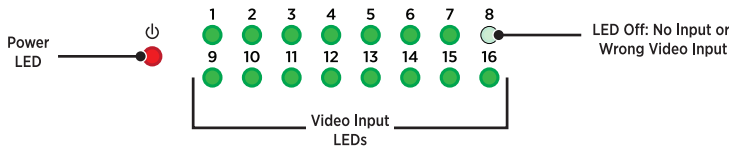

## INDOOR USE ONLY

1. Connect the digital output (EX-SDI 2.0, EX-SDI or HD-SDI) from camera into the desired connection on the CE-EX-VDA16 marked **INPUT**. Repeat this step to fill available inputs.
2. Connect the **OUTPUT** from the CE-EX-VDA16 to an HD-SDI device such as DVR, Multiplexer, Monitor, etc. The output signal of this device is HD-SDI (EX-SDI 2.0 & EX-SDI signals are converted, frame rate and resolution do not change). Repeat as this step to fill available outputs.
3. Connect DC12V power to the device using the supplied power supply.
4. With correct power and video connections the LED indicators will illuminate. If a Video Input does not illuminate check input connection(s) and check if the correct output is used on the camera.

## 16ch EX-SDI/HD-SDI Splitter

Use with an assortment of EX-SDI 2.0, EX-SDI & HD-SDI cameras to split the original input signal into 2 signals. The output signal type is automatically converted into HD-SDI regardless of the original input signal.

### RACK-MOUNTING INSTRUCTIONS

1. Remove the 2 Phillips head screws on each side of the CE-EX-VDA16.
2. Align the holes on the rack-mount bracket to the holes on the side of the 16ch splitter. Attach the rack-mount bracket to the side. Repeat this step for the other side.
3. Insert the splitter into an empty rackspace and attach using appropriate fasteners (not included).