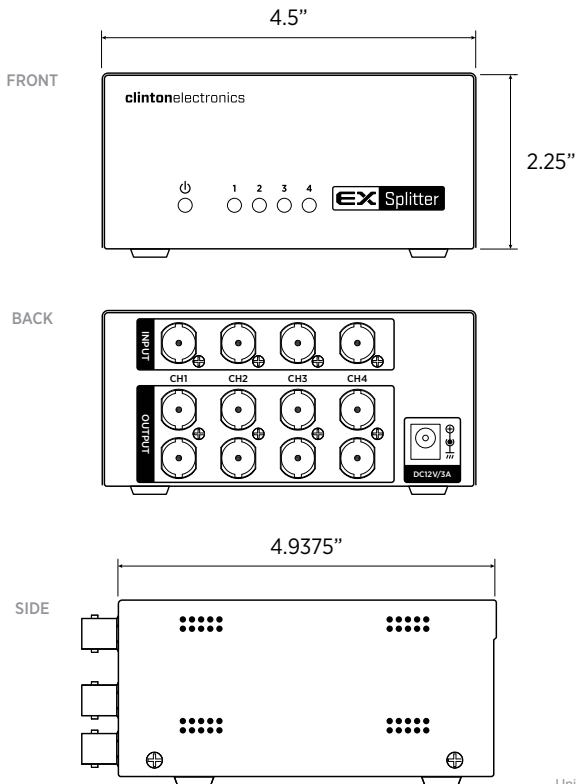

CE-EX-VDA4

4 Channel EX-SDI Splitter (1 In / 2 Out x4)

VIDEO INPUT	
Channels	4ch BNC (75Ω)
Format	HD-SDI, EX-SDI, EX-SDI 2.0
Resolution	Full HD 1080p @ 30fps HD 720p @ 30/60 fps
VIDEO OUTPUT	
Channels	8ch BNC (75Ω)
Format	HD-SDI
Resolution	Full HD 1080p @ 30fps HD 720p @ 30/60 fps
GENERAL	
Power Requirement	DC12V - 3A
Power Consumption	330 mA
Operating Temperature	32°F - 122°F / 0°C - 50°C
Operating Humidity	0-80% RH
Dimensions (W x H x D)	4.5" x 2.25" x 4.9375" / 114.3mm x 57.25mm x 125.41mm
Weight	1.5 lbs / 0.68 kg

Key Features:

- 4 IN / 8 OUT (1 Input / 2 Outputs per Channel)
- Accepts HD-SDI, EX-SDI & EX-SDI 2.0 Inputs (Auto-Detects)
- Outputs HD-SDI
- DC12V - Power Supply Included

DIMENSIONS:

CONNECTION DIAGRAM (Example):