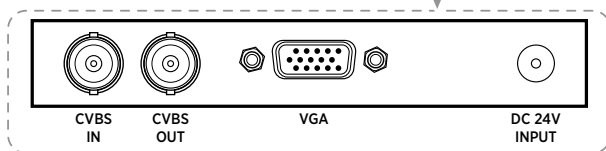

### INFO:

- 1280 x 1024 Resolution
- 4:3 Aspect Ratio
- 250 nit Brightness
- 1000:1 Contrast Ratio
- 1 BNC Input / 1 BNC Output
- 1 VGA Input
- Plastic Bezel
- VESA 75
- DC24V
- Pigtail Included
- UL Listed

### DIMENSIONS:

### SPECIFICATIONS:

Display	19" TFT LCD
Resolution	1280 x 1024
Control	Power ON / OFF OSD (On Screen Display) Control
Aspect Ratio	4:3
Display Colors	16.2M
Brightness	250 nit
Contrast Ratio	1000:1
Viewing Angle (H x V)	170° x 160°
Response Time	5ms
In / Out Impedance	75Ω /Auto Terminating Output
Mounting	VESA 75
Video Inputs / Outputs	1 VGA Input 1 BNC Input / 1 BNC Output
Audio Inputs / Outputs	n/a
Power Consumption	17.03 Watts
Power Requirement	DC24V
Operating Temperature	32°F - 122°F / 0°C - 50°C
Dimensions (W x H x D)	16.50" x 13.75" x 1.95" 419.10mm x 349.25mm x 49.53mm
Weight	8.5 lbs / 3.8551kg