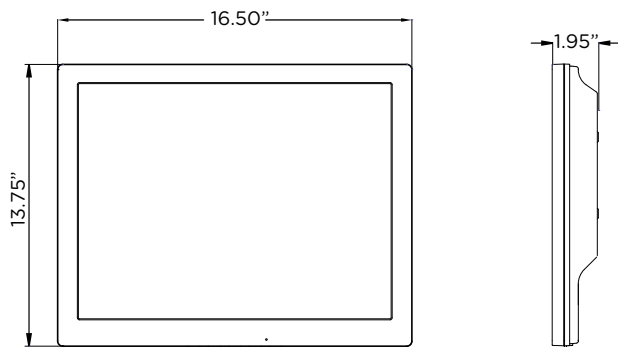

### INFO:

- 1280 x 1024 Resolution
- 4:3 Aspect Ratio
- 250 nit Brightness
- 1000:1 Contrast Ratio
- 1 BNC Input / 1 BNC Output
- 1 VGA Input
- Plastic Bezel
- VESA 75
- DC24V
- Pigtail Included
- UL Listed

### DIMENSIONS:

### SPECIFICATIONS:

Display	19" TFT LCD
Resolution	1280 x 1024
Control	Power ON / OFF OSD (On Screen Display) Control
Aspect Ratio	4:3
Display Colors	16.2M
Brightness	250 nit
Contrast Ratio	1000:1
Viewing Angle (H x V)	170° x 160°
Response Time	5ms
In / Out Impedance	75Ω /Auto Terminating Output
Mounting	VESA 75
Video Inputs / Outputs	1 VGA Input 1 BNC Input / 1 BNC Output
Audio Inputs / Outputs	n/a
Power Consumption	17.03 Watts
Power Requirement	DC24V
Operating Temperature	32°F - 122°F / 0°C - 50°C
Dimensions (W x H x D)	16.50" x 13.75" x 1.95" 419.10mm x 349.25mm x 49.53mm
Weight	8.5 lbs / 3.8551kg