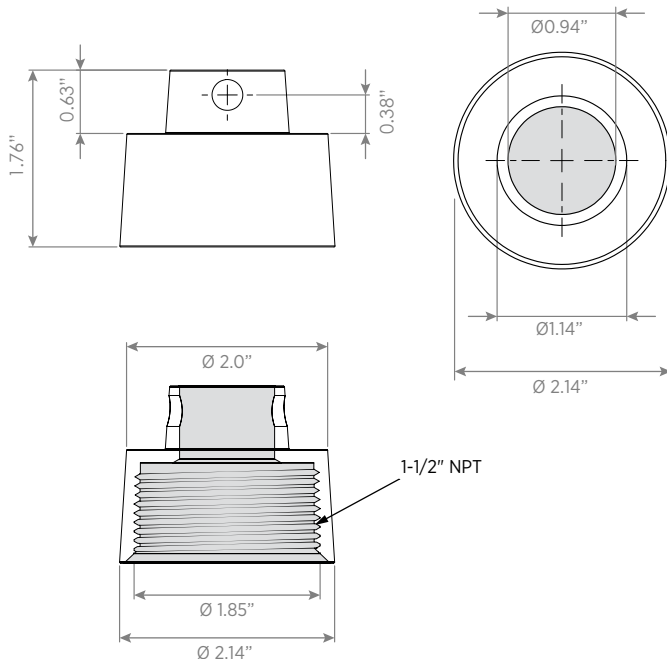

## CE-CPPA(B)

3/4" EMT to 1-1/2" NPT Female Adapter

**Maximum Load Capacity: 10 lbs / 4.53 kgs**

### KEY FEATURES:

Adapt any camera or device with 1½" NPT male threads to a Telescoping Ceiling Mount Camera Pole. Available in both white and black finishes.

- Installs onto a Telescoping Camera Pole\*
- Includes Mounting Hardware

\*Telescoping Camera Pole Sold Separately

GENERAL	
Material	Aluminum
Dimensions	2.14" (Dia) x 1.76" (H) 54.36mm (Dia) x 44.7mm (H)
Weight	0.156 lb / 0.07 kg

CAMERA POLE COMPATIBILITY	
CE-CP3W	Adjustable from 1' 3" to 2' 7" - White
CE-CP3B	Adjustable from 1' 3" to 2' 7" - Black
CE-CP6W	Adjustable from 3' to 5' 9" - White
CE-CP6B	Adjustable from 3' to 5' 9" - Black
CE-CP12W	Adjustable from 6' 2" to 11' 9" - White
CE-CP12B	Adjustable from 6' 2" to 11' 9" - Black

### DIMENSIONS:

Unit : Inches