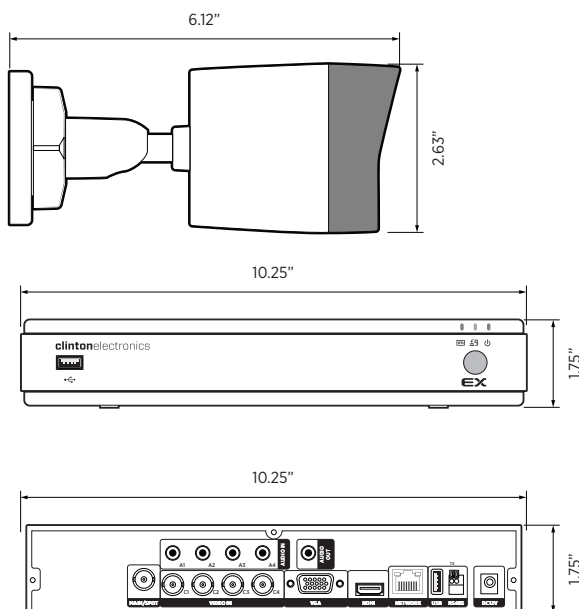

### DIMENSIONS:

CAMERA	
Image Sensor	1/2.8" SONY Starvis 2.13 Megapixel CMOS Sensor
Resolution	Full HD 1080p
Frame Rate	1080p_30 / 720p_30
Minimum Illumination	0.001 Lux
Lens	2.8-8mm (f1.4) Autofocus Lens
Filed of View	95° - 47.2° (Horizontal)
Video Output	1 EX-SDI 2.0 / HD-SDI Output, 1 Analog (1,000 TVL) Output
Power Consumption	700mA ±10% max. (DC12V)
Power Requirement	DC12V
Operating Temperature	-20°F - 122°F / -28°C - 50°C
Operating Humidity	90% RH Max.
Weather Rating	IP66
IR LEDs	20 IR LEDs
Heaters/Fan	N/A
Materials	Aluminum Housing & Bracket
Dimensions (straight)	6.12" x 2.63" x 2.59" / 155.5mm x 67mm x 66mm
Weight	0.85 lbs / 385g

POWER SUPPLY (Camera)	
Input Voltage	100-240VAC (50/60Hz)
Output Voltage	DC12V (Adjustable, max DC14V)
Total Amps	5 Amps
Total Outputs	4 Channels (screw terminals)
Certifications	UL Listed, FCC, CE
Dimensions	6" x 2.125" x 1.375" / 152mm x 54mm x 35mm
Weight	0.5 lbs / 0.22 kg