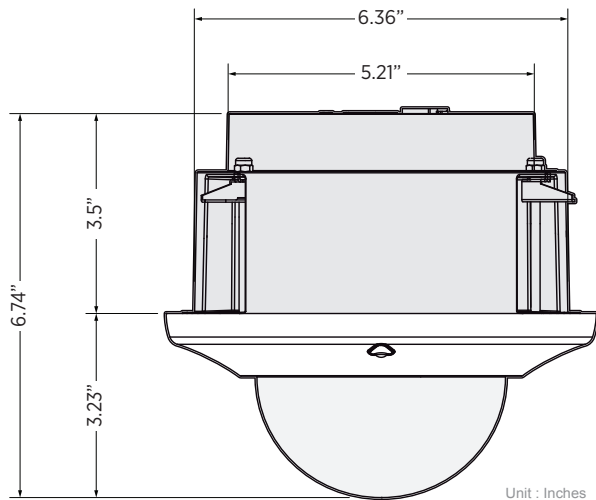

CE-PTZ10XHD-RM

HD-SDI 10X Indoor Recess Mount PTZ

KEY FEATURES:

- 1/3" 2MP Panasonic CMOS sensor
- 1080p @ 60/30fps, 720p @ 60fps
- HD-SDI (1080p) video output and/or analog (700 TVL) video output
- 5.1-51mm (f1.6-f1.8) True D/N Lens
- 10x Optical Zoom & 32x Digital Zoom
- 255 Presets, 8 Tours, 8 Scans, 4 Patterns, 16 Areas, 8 Alarms
- 360° Pan Rotation/ 0° to 90° Tilt
- RS-422/485 communication
- 8 Alarm Inputs / 2 Alarm Outputs
- DC12V / AC24V (Power Supply sold separately)
- Multiple Protocols supported
- Screw-activated Mounting Wings

DIMENSIONS:

CAMERA	
Image Sensor	1/3" Panasonic CMOS
Resolution	Full HD 1080p @ 30fps
Effective (Active) Pixels	1944(H) x 1092 (V) = 212M Pixels
Scanning System	Progressive
Resolution	1080p @ 60/30fps, 720p @ 60fps; CVBS: 700 TVL
Minimum Illumination	Day: 0.5 Lux Night: 0.1 Lux
S/N Ratio	More than 50dB (AGC Off)
Shutter Speed	1/30(25) - 1/30,000 sec
Video Output	HD-SDI, Analog