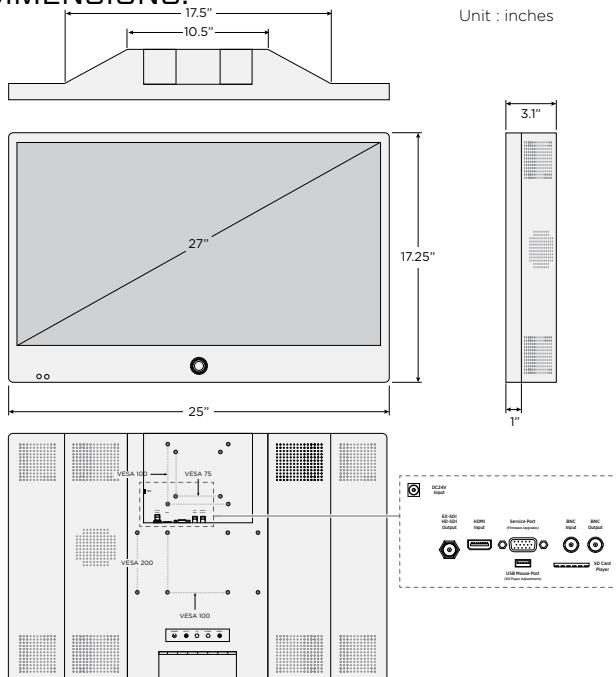

DIMENSIONS: