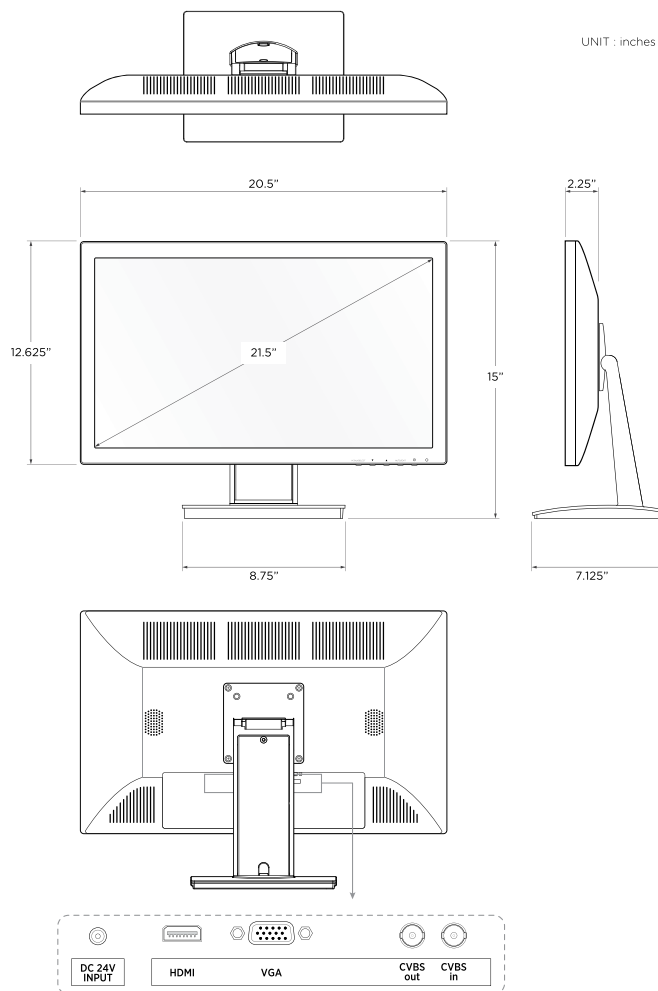

## CE-L22-A 21.5" CCTV LCD Monitor

### KEY FEATURES:

- 1920 x 1080 Resolution
- 16:9 Aspect Ratio
- 250 nit Brightness
- 3000:1 Contrast Ratio
- 1 BNC Input / 1 BNC Output
- 1 VGA Input (Cable Included)
- 1 HDMI Input (Cable Included)
- Plastic Bezel
- VESA 100
- DC24V (Power Supply Included)
- UL Listed

### DIMENSIONS:

### SPECIFICATIONS:

Display	21.5" TFT LCD
Resolution	1920 x 1080
Control	OSD (On Screen Display) Control
Aspect Ratio	16:9
Display Colors	16.7M (8 BIT)
Brightness	250 nit
Contrast Ratio	3000:1
Viewing Angle (H x V)	178° x 178°
Response Time	18ms
In / Out Impedance	75Ω /Auto Terminating Output
Mounting	VESA 100 / Stand Mount
Video Inputs	1 BNC (Analog) Input 1 VGA Input 1 HDMI Input
Video Outputs (Loop-through)	1 BNC (Analog) Output
Audio Inputs / Outputs	n/a
Power Requirement	24VDC: 2.0A
Power Consumption	20.7 Watts (DC24V)
Operating Temperature	14°F - 122°F / -10°C - 50°C
Dimensions (W x H x D)	20.5" x 15" x 7.125"
<i>*on stand</i>	520.7mm x 381mm x 180.975mm
Weight <i>*on stand</i>	10.35 lbs / 4.69 kgs