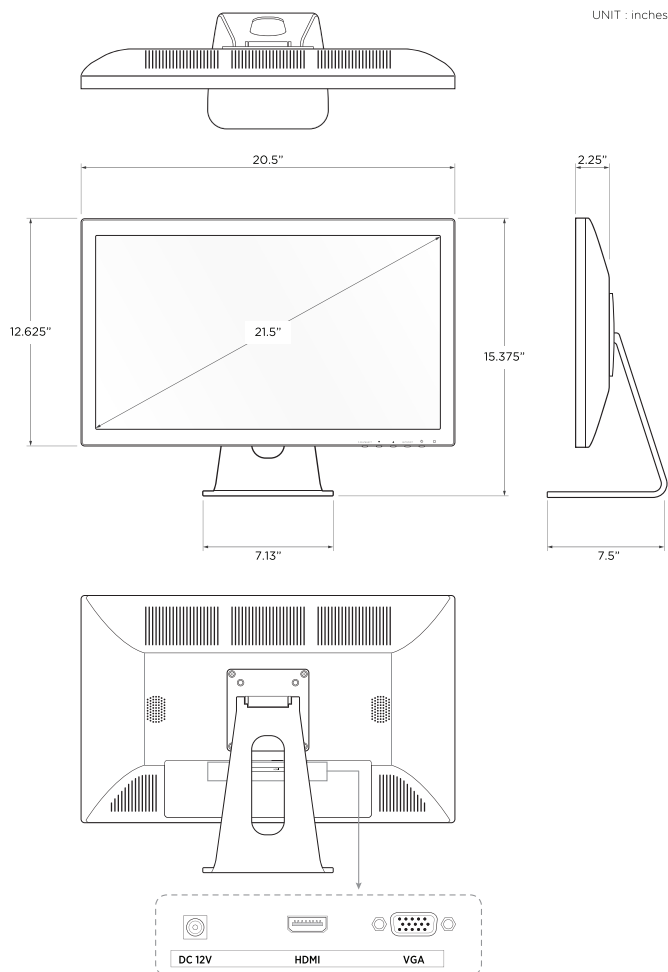

CE-L21 21.5" CCTV LCD Monitor

INFO:

- 1920 x 1080 Resolution
- 16:9 Aspect Ratio
- 200 nit Brightness
- 600:1 Contrast Ratio
- 1 HDMI Input
- 1 VGA Input
- Plastic Bezel
- VESA 100
- DC12V (Power Supply Included)
- UL Listed

DIMENSIONS:

SPECIFICATIONS:

Display	21.5" TFT LCD
Resolution	1920 x 1080
Control	OSD (On Screen Display) Control
Aspect Ratio	16:9
Display Colors	16.7M
Brightness	200 nit
Contrast Ratio	600:1
Viewing Angle (H x V)	90° x 65°
Response Time	5ms
In / Out Impedance	75Ω /Auto Terminating Output
Mounting	VESA 100 / Stand Mount
Video Inputs / Outputs	1 VGA Input 1 HDMI Input
Audio Inputs / Outputs	n/a
Power Consumption	19.5 Watts (DC12V)
Power Requirement	DC12V
Operating Temperature	14°F - 122°F / -10°C - 50°C
Dimensions (W x H x D)	20.5" x 15.375" x 7.5"
*on stand	520.7mm x 390.525mm x 190.5mm
Weight	7.2 lbs / 9.4 lbs on stand 3.265 kg / 4.263 kg on stand