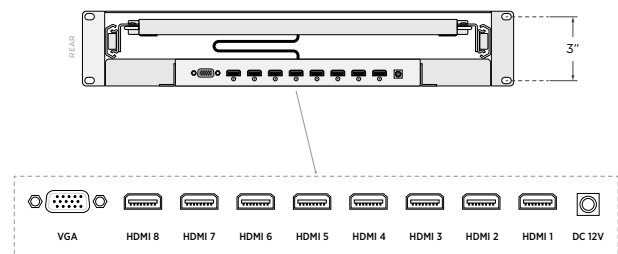

### INFO:

- 1920 x 1080 Resolution / 16:9 Aspect Ratio
- 400 nit Brightness / 600:1 Contrast Ratio
- 8 HDMI Inputs
- 1 VGA Input
- Sequenceable Inputs
- Video on Video (VOV)
- 19" Rackmount - 2U
- Fold-flat, pullout LCD
- Metal Bezel
- DC12V (Power Supply Included)
- Remote Included

### DIMENSIONS:

### SPECIFICATIONS:

Display	17.3" LCD
Resolution	1920 x 1080
Control	OSD (On Screen Display) Control
Aspect Ratio	16:9
Display Colors	16.7M
Brightness	400 nit
Contrast Ratio	600:1
Viewing Angle (H x V)	160° x 140°
Response Time	40ms
In / Out Impedance	75Ω /Auto Terminating Output
Mounting	19" Rackmount - 2U
Video Inputs / Outputs	8 HDMI Inputs 1 VGA Input
Audio Inputs / Outputs	n/a
Power Consumption	23 Watts (DC12V)
Power Requirement	DC12V Input
Operating Temperature	14°F - 122°F / -10°C - 50°C
Dimensions (W x H x D) *drawer closed	19" x 3.5" x 17.275" 482.6mm x 88.9mm x 438.785mm
Dimensions (W x H x D) *drawer fully extended	19" x 13" x 28" 482.6mm x 330.2mm x 711.2mm
Weight	16.75 lbs / 7.59 kgs