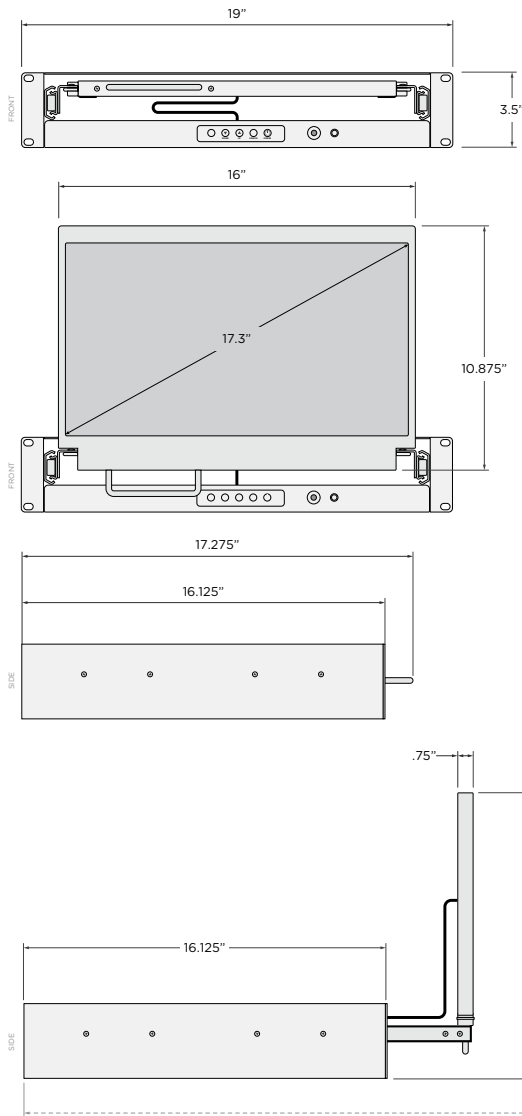

## CE-CCIRCKMON-8 18" 8 HDMI Rackmount CCTV Monitor

### INFO:

- 1920 x 1080 Resolution / 16:9 Aspect Ratio
- 400 nit Brightness / 600:1 Contrast Ratio
- 8 HDMI Inputs
- 1 VGA Input
- Sequenceable Inputs
- Video on Video (VOV)
- 19" Rackmount - 2U
- Fold-flat, pullout LCD
- Metal Bezel
- DC12V (Power Supply Included)
- Remote Included

### DIMENSIONS:

### SPECIFICATIONS:

Display	17.3" LCD
Resolution	1920 x 1080
Control	OSD (On Screen Display) Control
Aspect Ratio	16:9
Display Colors	16.7M
Brightness	400 nit
Contrast Ratio	600:1
Viewing Angle (H x V)	160° x 140°
Response Time	40ms
In / Out Impedance	75Ω /Auto Terminating Output
Mounting	19" Rackmount - 2U
Video Inputs / Outputs	8 HDMI Inputs 1 VGA Input
Audio Inputs / Outputs	n/a
Power Consumption	23 Watts (DC12V)
Power Requirement	DC12V Input
Operating Temperature	14°F - 122°F / -10°C - 50°C
Dimensions (W x H x D) *drawer closed	19" x 3.5" x 17.275" 482.6mm x 88.9mm x 438.785mm
Dimensions (W x H x D) *drawer fully extended	19" x 13" x 28" 482.6mm x 330.2mm x 711.2mm
Weight	16.75 lbs / 7.59 kgs