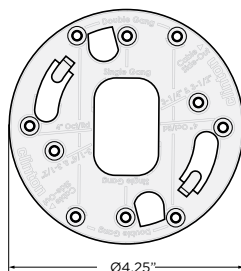

DIMENSIONS:

MOUNTING PLATE

SPECIFICATIONS:

Camera	
Image Sensor	1/2.9" SONY 2.12 Megapixel CMOS Sensor
Resolution	Full HD 1080p
Effective Pixels	1944 (H) x 1092 (V)
Scanning System	Progressive Scan
S/N Ratio	More than 52dB (AGC Off)
Frame Rate	1080p_30 / 720p_30 (15fps w/ WDR On)
Minimum Illumination	1 Lux (COLOR) w/ Sens-Up @ x32 0.1 Lux (B&W) w/ Sens-Up @ x32
Shutter Speed	1/30 - 1/60,000 sec. / AUTO
Lens	4mm (f2.6) Lens
Filed of View	75° (Horizontal)
Video Output	1 HD-SDI/EX-SDI Output, 1 Analog Output
Power Consumption	100mA (DC12V)
Power Requirement	DC12V
Operating Temperature	32°F -113°F / 0°C - 45°C
Operating Humidity	90% RH Max.
Weather Rating	N/A
IR LEDs	N/A
Heaters/Fan	N/A
Materials	Plastic Case w/Polycarbonate Dome
Dimensions	4.80" (Dia.) x 3.70" (H) / 121.9mm (Dia.) x 93.9mm(H)
Weight	0.60 lbs / 0.27g
OSD	
DSP Type	EXHD - Lite
Menu Control	OSD Menu Control via Built-In Joystick or CE-REMOTE
Exposure	Brightness, Shutter, Sens-Up, AGC
Sens-Up	Auto (x2 - x32)
White Balance	AWB, ATW, AWC-Set, Manual
Digital Dynamic Range	WDR (Digital), ACE (Adaptive Color Enhancement)
Backlight Control	HLC, BLC
Day/Night	Auto, Color, B/W, External
Noise Reduction	3DNR (Low, Middle, High)
Smart IR	Anti-Sat
Camera Title/ID	Yes (Up to 8 Characters)
Motion Detection	4 Areas
Privacy Masking	24 Zones (16 Box / 8 Polygon)
Digital Effects	Mirror, Flip, D-Zoom (1X-16X), Defog
Mode Select	HD-SDI, EX-SDI
Frame Rate	720p (30 fps), 1080p (30 fps)
Languages	English, Japanese, Chinese, Korean
Other	Sharpness, Color Gain, Gamma, COM. (Cam ID / Baud Rate), Freq (50Hz / 60Hz), Shading, CVBS Filter