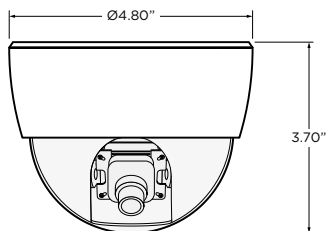

DIMENSIONS:

MOUNTING PLATE

SPECIFICATIONS:

Camera	
Image Sensor	1/2.9" SONY 2.12 Megapixel CMOS Sensor
Resolution	Full HD 1080p
Effective Pixels	1944 (H) x 1092 (V)
Scanning System	Progressive Scan
S/N Ratio	More than 52dB (AGC Off)
Frame Rate	1080p_30 / 720p_30 (15fps w/ WDR On)
Minimum Illumination	1 Lux (COLOR) w/ Sens-Up @ x32 0.1 Lux (B&W) w/ Sens-Up @ x32
Shutter Speed	1/30 - 1/60,000 sec. / AUTO
Lens	4mm (f2.6) Lens
Filed of View	75° (Horizontal)
Video Output	1 HD-SDI/EX-SDI Output, 1 Analog Output
Power Consumption	100mA (DC12V)
Power Requirement	DC12V
Operating Temperature	32°F -113°F / 0°C - 45°C
Operating Humidity	90% RH Max.
Weather Rating	N/A
IR LEDs	N/A
Heaters/Fan	N/A
Materials	Plastic Case w/Polycarbonate Dome
Dimensions	4.80" (Dia.) x 3.70" (H) / 121.9mm (Dia.) x 93.9mm(H)
Weight	0.60 lbs / 0.27g
OSD	
DSP Type	EXHD - Lite
Menu Control	OSD Menu Control via Built-In Joystick or CE-REMOTE
Exposure	Brightness, Shutter, Sens-Up, AGC
Sens-Up	Auto (x2 - x32)
White Balance	AWB, ATW, AWC-Set, Manual
Digital Dynamic Range	WDR (Digital), ACE (Adaptive Color Enhancement)
Backlight Control	HLC, BLC
Day/Night	Auto, Color, B/W, External
Noise Reduction	3DNR (Low, Middle, High)
Smart IR	Anti-Sat
Camera Title/ID	Yes (Up to 8 Characters)
Motion Detection	4 Areas
Privacy Masking	24 Zones (16 Box / 8 Polygon)
Digital Effects	Mirror, Flip, D-Zoom (1X-16X), Defog
Mode Select	HD-SDI, EX-SDI
Frame Rate	720p (30 fps), 1080p (30 fps)
Languages	English, Japanese, Chinese, Korean
Other	Sharpness, Color Gain, Gamma, COM. (Cam ID / Baud Rate), Freq (50Hz / 60Hz), Shading, CVBS Filter