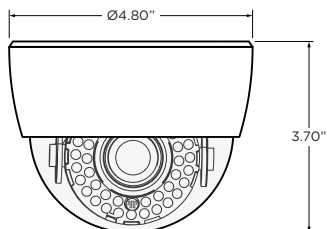

### INFO:

- 1/3" SONY Super HAD II CCD
- 700 TVL Resolution
- 33 IR LEDs
- 2.8-12mm (F1.2) Lens (True D/N Version)
- NX4 Digital Signal Processor (DSP)
- OSD Menu Control via Built-in Joystick, CE-REMOTE
- 3 Axis Adjustment
- DC12V/AC24V
- Mounts to: Single Gang, Double Gang, 3-1/4" & 3-1/2", or 4" Oct/Rd Conduit Boxes
- UL Listed

### DIMENSIONS:

### SPECIFICATIONS:

CAMERA	
Image Sensor	1/3" SONY Super HAD II CCD (960H)
Resolution	700 TVL
Effective Pixels	976 (H) x 494 (V)
Scanning System	2:1 Interlace
S/N Ratio	52dB (AGC Off)
Sync System	Internal / Line Lock
Minimum Illumination	0.15 Lux (Color), 0.0006 Lux (Sens-Up)
Shutter Speed	Auto / Manual (1/60, 1/50 - 1/100,000)
Lens	2.8-12mm (F1.2) Lens (True D/N Version)
Video Output	1.0 Vp-p, 75Ω
Frequency	Horizontal: 15.734 KHz, Vertical: 59.94 Hz
Power Consumption	Max. 220mA (DC12V), Max. 110mA (AC24V)
Power Requirement	DC12V / AC24V
Operating Temperature	32°F -113°F / 0°C - 45°C
Operating Humidity	90% RH Max.
Weather Rating	N/A
IR LEDs	33 IR LEDs
Heaters/Fan	N/A
Materials	Plastic Case w/Polycarbonate Dome
Dimensions	4.80" (Dia.) x 3.70" (H) / 121.9mm (Dia.) x 93.9mm(H)
Weight	0.60 lbs / 0.27 kg