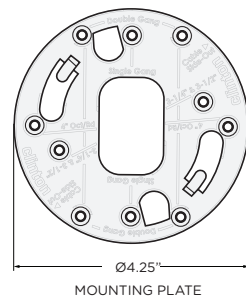

## CE-IDX30(B) Indoor True D/N IR Dome Camera

CE-IDX30

CE-IDX30B

### INFO:

- 1/3" SONY Super HAD II CCD
- 700 TVL Resolution
- 33 IR LEDs
- 2.8-12mm (F1.2) Lens (True D/N Version)
- NX4 Digital Signal Processor (DSP)
- OSD Menu Control via Built-in Joystick, CE-REMOTE
- 3 Axis Adjustment
- DC12V/AC24V
- Mounts to: Single Gang, Double Gang, 3-1/4" & 3-1/2", or 4" Oct/Rd Conduit Boxes
- UL Listed

### DIMENSIONS:

### SPECIFICATIONS:

CAMERA	
Image Sensor	1/3" SONY Super HAD II CCD (960H)
Resolution	700 TVL
Effective Pixels	976 (H) x 494 (V)
Scanning System	2:1 Interlace
S/N Ratio	52dB (AGC Off)
Sync System	Internal / Line Lock
Minimum Illumination	0.15 Lux (Color), 0.0006 Lux (Sens-Up)
Shutter Speed	Auto / Manual (1/60, 1/50 - 1/100,000)
Lens	2.8-12mm (F1.2) Lens (True D/N Version)
Video Output	1.0 Vp-p, 75Ω
Frequency	Horizontal: 15.734 KHz, Vertical: 59.94 Hz
Power Consumption	Max. 220mA (DC12V), Max. 110mA (AC24V)
Power Requirement	DC12V / AC24V
Operating Temperature	32°F -113°F / 0°C - 45°C
Operating Humidity	90% RH Max.
Weather Rating	N/A
IR LEDs	33 IR LEDs
Heaters/Fan	N/A
Materials	Plastic Case w/Polycarbonate Dome
Dimensions	4.80" (Dia.) x 3.70" (H) / 121.9mm (Dia.) x 93.9mm(H)
Weight	0.60 lbs / 0.27 kg