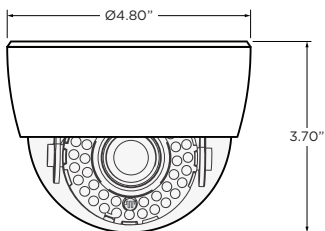

### INFO:

- 1/3" SONY Super HAD II CCD
- 600 TVL Resolution
- 33 IR LEDs
- 2.8-12mm (F1.4) Lens
- NX3 Digital Signal Processor (DSP)
- OSD Menu Control via Built-in Joystick, CE-REMOTE
- 3 Axis Adjustment
- DC12V/AC24V
- Mounts to: Single Gang, Double Gang, 3-1/4" & 3-1/2", or 4" Oct/Rd Conduit Boxes
- UL Listed

### DIMENSIONS:

### SPECIFICATIONS:

CAMERA	
Image Sensor	1/3" Sony Super HAD II CCD
Resolution	600 TVL
Effective Pixels	768 (H) x 494 (V)
Scanning System	2:1 Interlace
S/N Ratio	50dB (AGC Off)
Sync System	Internal
Minimum Illumination	0.15 Lux (Color)
Shutter Speed	Auto / Manual (1/60 - 1/100,000)
Lens	2.8-12mm (F1.4) Lens
Video Output	1.0 Vp-p, 75Ω
Frequency	Horizontal: 15.734 KHz, Vertical: 59.94 Hz
Power Consumption	Max. 220mA (DC12V), Max. 110mA (AC24V)
Power Requirement	DC12V / AC24V
Operating Temperature	32°F -113°F / 0°C - 45°C
Operating Humidity	90% RH Max.
Weather Rating	N/A
IR LEDs	33 IR LEDs
Heaters/Fan	N/A
Materials	Plastic Case w/Polycarbonate Dome
Dimensions	4.80" (Dia.) x 3.70" (H) / 121.9mm (Dia.) x 93.9mm(H)
Weight	0.60 lbs / 0.27 kg