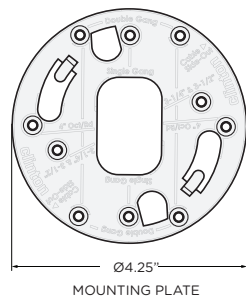

## CE-IDX18(B) Indoor D/N IR Dome Camera

CE-IDX18

CE-IDX18B

### INFO:

- 1/3" SONY Super HAD II CCD
- 600 TVL Resolution
- 33 IR LEDs
- 2.8-12mm (F1.4) Lens
- NX3 Digital Signal Processor (DSP)
- OSD Menu Control via Built-in Joystick, CE-REMOTE
- 3 Axis Adjustment
- DC12V/AC24V
- Mounts to: Single Gang, Double Gang, 3-1/4" & 3-1/2", or 4" Oct/Rd Conduit Boxes
- UL Listed

### DIMENSIONS:

### SPECIFICATIONS:

CAMERA	
Image Sensor	1/3" Sony Super HAD II CCD
Resolution	600 TVL
Effective Pixels	768 (H) x 494 (V)
Scanning System	2:1 Interlace
S/N Ratio	50dB (AGC Off)
Sync System	Internal
Minimum Illumination	0.15 Lux (Color)
Shutter Speed	Auto / Manual (1/60 - 1/100,000)
Lens	2.8-12mm (F1.4) Lens
Video Output	1.0 Vp-p, 75Ω
Frequency	Horizontal: 15.734 KHz, Vertical: 59.94 Hz
Power Consumption	Max. 220mA (DC12V), Max. 110mA (AC24V)
Power Requirement	DC12V / AC24V
Operating Temperature	32°F -113°F / 0°C - 45°C
Operating Humidity	90% RH Max.
Weather Rating	N/A
IR LEDs	33 IR LEDs
Heaters/Fan	N/A
Materials	Plastic Case w/Polycarbonate Dome
Dimensions	4.80" (Dia.) x 3.70" (H) / 121.9mm (Dia.) x 93.9mm(H)
Weight	0.60 lbs / 0.27 kg