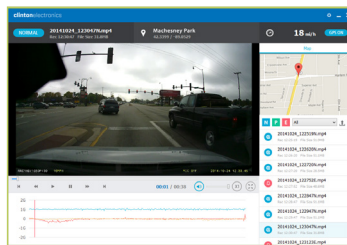

### SPECIFICATIONS:

Image Sensor	2.0 Megapixel CMOS Sensor
Lens	2.9mm Fixed 3.0 Megapixel Lens
Resolution	Full HD 1080p
Effective Pixels	1920 (H) x 1080 (V)
Viewing Angle	142.2° (D), 118.7° (H), 63.1° (V)
Frame Rate	30fps / 15fps
Shutter Speed	1/60 - 1/50,000 sec.
Storage	16GB microSD Card
Wi-Fi	Built-in (802.11b/g/n)
GPS	Built-in (High Sensitivity)
Microphone	Built-in
Speaker	Built-in (System Alerts)
LEDs	Indication LEDs (Recording, GPS, WiFi), Security LED
G-Sensor	3-Axis Acceleration Sensor
Buttons	WiFi On/Off, Format SD Card, Microphone On/Off
PC Viewer	Windows XP or newer
Phone Viewer	Phone App available for iOS & Android
Power Consumption	4 Watts (Max ±10%)
Power Requirement	DC12V
Operating Temperature	-4°F - 158°F / -20°C - 70°C
Operating Humidity	95% RH Max
Certifications	KC, FCC, CE, RoHS, Teleg
Materials	Plastic Housing
Dimensions (w/ out bracket)	4.31" (W) x 1.61" (H) x 1.41" (D) 109.5mm (W) x 41mm (H) x 36mm (D)
Weight	0.2 lbs / 0.09 kg

#### FREE RAC1HD PHONE APP:

With the smart phone app you can view live video, playback recorded video, & adjust camera settings after connecting your phone to the camera's WiFi.

\*Android App Currently In Development