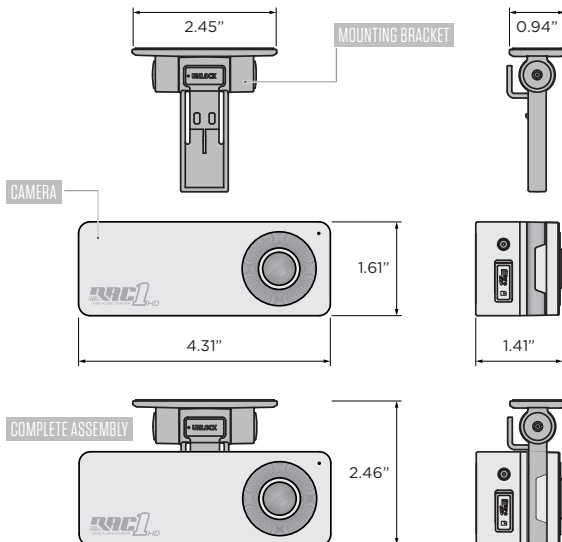

## CE-RAC1HD Full HD 1080p Dashcam

### INFO:

- 2.0 Megapixel CMOS Image Sensor
- Full HD 1080p Resolution @ 30 FPS
- 2.9mm Fixed 3.0 Megapixel Lens
- Records Video to 16GB microSD Card (included)
- Built-in WiFi for Phone App
- Built-In GPS Module
- Built-in 3 Axis G-Sensor
- Built-in Microphone and Speaker
- View live & recorded video with the Free RAC1HD App (available for iOS & \*Android)
- View recorded video synced with GPS information and G-Sensor display with the Free PC Viewer Software
- DC12V (includes vehicle power adaptor w/ 13' cable)

### DIMENSIONS:

### SPECIFICATIONS:

Image Sensor	2.0 Megapixel CMOS Sensor
Lens	2.9mm Fixed 3.0 Megapixel Lens
Resolution	Full HD 1080p
Effective Pixels	1920 (H) x 1080 (V)
Viewing Angle	142.2° (D), 118.7° (H), 63.1° (V)
Frame Rate	30fps / 15fps
Shutter Speed	1/60 - 1/50,000 sec.
Storage	16GB microSD Card
Wi-Fi	Built-in (802.11b/g/n)
GPS	Built-in (High Sensitivity)
Microphone	Built-in
Speaker	Built-in (System Alerts)
LEDs	Indication LEDs (Recording, GPS, WiFi), Security LED
G-Sensor	3-Axis Acceleration Sensor
Buttons	WiFi On/Off, Format SD Card, Microphone On/Off
PC Viewer	Windows XP or newer
Phone Viewer	Phone App available for iOS & Android
Power Consumption	4 Watts (Max ±10%)
Power Requirement	DC12V
Operating Temperature	-4°F - 158°F / -20°C - 70°C
Operating Humidity	95% RH Max
Certifications	KC, FCC, CE, RoHS, Teleg
Materials	Plastic Housing
Dimensions (w/ out bracket)	4.31" (W) x 1.61" (H) x 1.41" (D) 109.5mm (W) x 41mm (H) x 36mm (D)
Weight	0.2 lbs / 0.09 kg