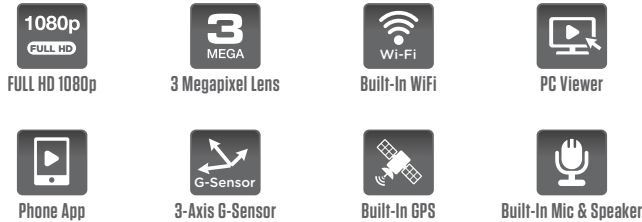

## CE-RAC1HD Full HD 1080p Dashcam

### INFO:

- 2.0 Megapixel CMOS Image Sensor
- Full HD 1080p Resolution @ 30 FPS
- 2.9mm Fixed 3.0 Megapixel Lens
- Records Video to 16GB microSD Card (included)
- Built-in WiFi for Phone App
- Built-In GPS Module
- Built-in 3 Axis G-Sensor
- Built-in Microphone and Speaker
- View live & recorded video with the Free RAC1HD App (available for iOS & \*Android)
- View recorded video synced with GPS information and G-Sensor display with the Free PC Viewer Software
- DC12V (includes vehicle power adaptor w/ 13' cable)

### DIMENSIONS:

### SPECIFICATIONS:

Image Sensor	2.0 Megapixel CMOS Sensor
Lens	2.9mm Fixed 3.0 Megapixel Lens
Resolution	Full HD 1080p
Effective Pixels	1920 (H) x 1080 (V)
Viewing Angle	142.2° (D), 118.7° (H), 63.1° (V)
Frame Rate	30fps / 15fps
Shutter Speed	1/60 - 1/50,000 sec.
Storage	16GB microSD Card
Wi-Fi	Built-in (802.11b/g/n)
GPS	Built-in (High Sensitivity)
Microphone	Built-in
Speaker	Built-in (System Alerts)
LEDs	Indication LEDs (Recording, GPS, WiFi), Security LED
G-Sensor	3-Axis Acceleration Sensor
Buttons	WiFi On/Off, Format SD Card, Microphone On/Off
PC Viewer	Windows XP or newer
Phone Viewer	Phone App available for iOS & Android
Power Consumption	4 Watts (Max ±10%)
Power Requirement	DC12V
Operating Temperature	-4°F - 158°F / -20°C - 70°C
Operating Humidity	95% RH Max
Certifications	KC, FCC, CE, RoHS, Teleg
Materials	Plastic Housing
Dimensions (w/ out bracket)	4.31" (W) x 1.61" (H) x 1.41" (D) 109.5mm (W) x 41mm (H) x 36mm (D)
Weight	0.2 lbs / 0.09 kg