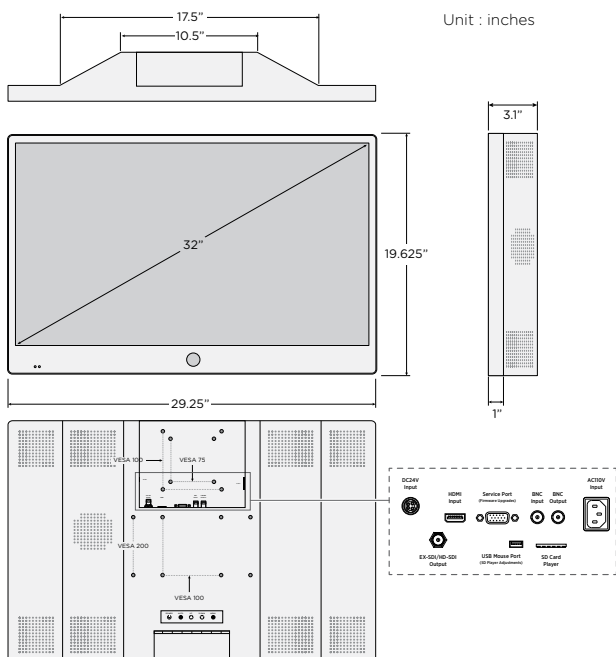

DIMENSIONS:

SPECIFICATIONS:

Monitor	
Display	32" LED Backlight LCD
Resolution	1920 x 1080
Aspect Ratio	16:9
Display Colors	16.7M (8 BIT)
Brightness	350 nit
Contrast Ratio	3000:1
Viewing Angle	178° / 178°
Response Time	6.5ms
Mounting	VESA 100 & 100x200
In / Out Impedance	75Ω /Auto Terminating Output
Video Inputs / Outputs	1 HDMI Input 1 EX-SDI / HD-SDI Output 1 BNC (Analog) Input 1 BNC (Analog) Output
Power Consumption	45.58 Watts
Power Requirement	DC24V or 110VAC
Operating Temperature	32°F - 104°F / 0°C - 40°C
Dimensions (W x H x D)	29.25" x 19.625" x 3.1" 742.95mm x 498.475mm x 78.74mm
Weight	27.6 lbs / 12.519kg
HD-SDI/EX-SDI Camera	
Image Sensor	1/3" Panasonic 2.48 Megapixel CMOS Image Sensor
Resolution	Full HD 1080p @ 30fps
Effective Pixels	1920 (H) x 1080 (V)
Minimum Illumination	0.1 Lux Color / 0.01 LUX B&W
Shutter Speed	1/50 - 1/10,000 sec.
Lens	3-10.5mm (f1.4) Motorized True D/N Auto Focus Zoom Lens
OSD Control	Exposure, Day/Night Control, Digital Wide Dynamic Range, Back Light Compensation, Fog Reduction, White Balance, Noise Reduction, Sense Up, Sharpness, Contrast, Saturation, Image Mirror, Privacy Mask, Motion Detection
Recommended Power Supply	
CE-PS200	120W Single Monitor Power Supply (24VDC)
CE-S320-B	320W Multiple Monitor Power Supply (24VDC)
CE-600-24-B	600W Multiple Monitor Power Supply (24VDC)

CERTIFICATIONS: