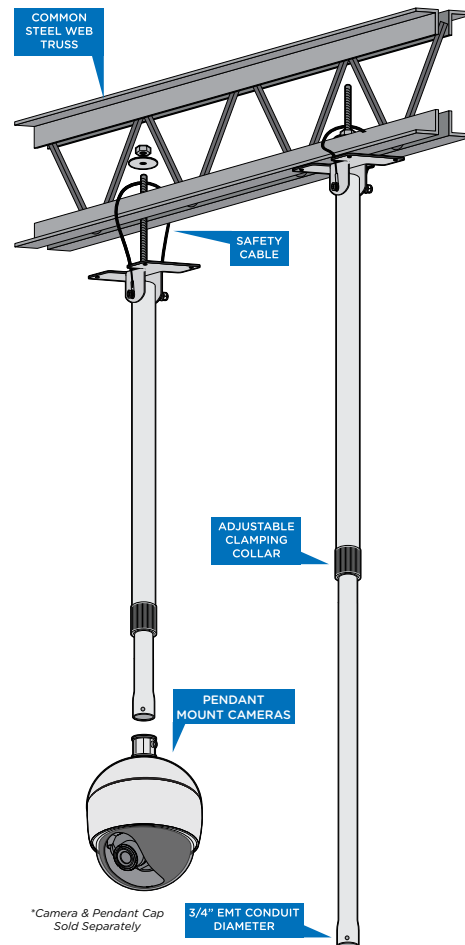

## CE-CP3W (White) / CE-CP3B (Black)

3ft Telescoping Ceiling Mount Camera Pole

**Maximum Load Capacity: 10 lbs / 4.5 kgs**

▲  
**CE-CP3W**  
(Compressed)

▲  
**CE-CP3B**  
(Extended)

### KEY FEATURES:

- Mounts to Steel Web Truss or Strut Channel with One Bolt
- Adjustable from 1' 6" to 2' 8" from Ceiling
- Easily Pendant Mount Indoor/Outdoor Dome Cameras
- Route Cables Inside the Pole for a Clean Appearance
- 3/4" EMT Diameter End
- Includes Safety Cable
- Adjustable Level
- UL Listed

*\*Pendant Mount For Camera Sold Separately*

CE-CP3W (White) / CE-CP3B (Black)	
Pole Dimensions	Adjustable from 18" to 32"
Pole Weight	1.95 lbs / 0.88 kg
Materials	Powdercoated Steel
Max Camera Weight	10 lbs / 4.5 kgs

### ASSEMBLY:

*\*Camera & Pendant Cap Sold Separately*