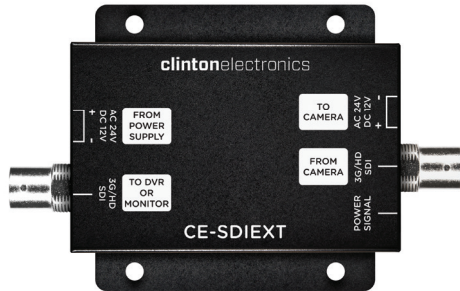

SDIEXT HD-SDI Extender

INFO:

- Extends both video & power from the source to the end use
- 270' extension (on average) of siamese cable
- Inline power: Uses camera voltage to power extender
- Mountable

DIMENSIONS:

SPECIFICATIONS:

Power Consumption	DC12V: 150mA, AC24V: 80mA (Max ±10%)
Power Requirement	DC12V / AC24V
Dimensions	4.43" (W.) x 1.71" (H) x 2.84" (D) 112.52mm (W.) x 43.434mm (H) x 72.136 (D)
Weight	0.6 lbs / 0.272 kg