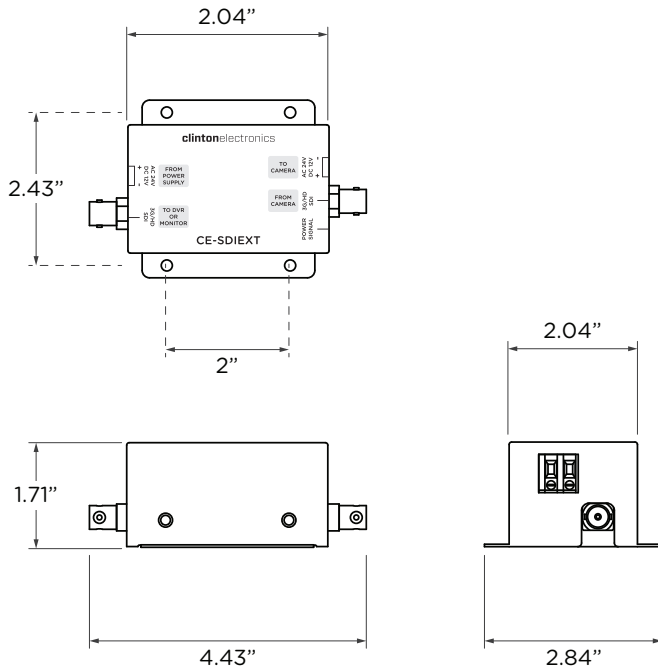

SDIEXT HD-SDI Extender

INFO:

- Extends both video & power from the source to the end use
- 270' extension (on average) of siamese cable
- Inline power: Uses camera voltage to power extender
- Mountable

DIMENSIONS:

SPECIFICATIONS:

Power Consumption	DC12V: 150mA, AC24V: 80mA (Max ±10%)
Power Requirement	DC12V / AC24V
Dimensions	4.43" (W.) x 1.71" (H) x 2.84" (D) 112.52mm (W.) x 43.434mm (H) x 72.136 (D)
Weight	0.6 lbs / 0.272 kg