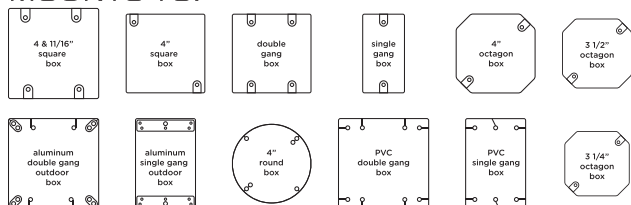

VX15 / VX15B Vandal X D/N Dome Camera

INFO:

- 1/3" SONY Super HAD II CCD
- 600 TVL Resolution
- 3-9mm (F1.2) Tamron Lens
- NX3 Digital Signal Processor (DSP)
- OSD Menu Control via Built-in Joystick or CE-REMOTE
- 3 Axis Adjustment
- IP68 Weather Rated
- DC12V/AC24V

DIMENSIONS:

MOUNTS TO:

SPECIFICATIONS:

Camera	
Image Sensor	1/3" Sony Super HAD II CCD
Resolution	600 TVL
Effective Pixels	768 (H) x 494 (V)
Scanning System	2:1 Interlace
S/N Ratio	50dB (AGC Off)
Sync System	Internal
Minimum Illumination	0.15 Lux (Color)
Shutter Speed	Auto / Manual (1/60 - 1/100,000)
Dynamic Range	N/A
Lens	3-9mm (F1.2) Tamron Lens
Video Output	1.0 Vp-p, 75Ω
Frequency	Horizontal: 15.734 KHz, Vertical: 59.94 Hz
Power Consumption	Max. 220mA (DC12V), Max. 110mA (AC24V)
Power Requirement	DC12V / AC24V
Operating Temperature	-20°F - 122°F / -28.8°C - 50°C
Operating Humidity	95% RH Max.
Weather Rating	IP 68
IR LEDs	N/A
Heaters/Fan	N/A
Materials	Aluminum Case w/Polycarbonate Dome
Dimensions	5.74" (Dia.) x 4.13" (H) / 145.8mm (Dia.) x 104.9mm (H)
Weight	2.75 lbs / 1,247g

OSD	
DSP Type	NX3
Menu Control	OSD Menu Control via Built-In Joystick
Exposure	Shutter, Brightness, AGC
Sens-Up	N/A
White Balance	ATW1, AWC Set, Manual
Digital Dynamic Range	Yes (DWDR)
Backlight Control	BLC, HLC
Day/Night	Auto, Color, B&W, External
Noise Reduction	2DNR
Camera Title/ID	Yes (Up to 15 Characters)
Sync	N/A
Monitor	LCD, CRT, User
Motion Detection	4 Areas
Privacy Masking	8 Zones
Digital Image Stabilization	N/A
Dead Pixel Control	Yes (Live DPC)
Digital Effects	Mirror, Negative Image, Park Line, Lens Shading
Languages	English, Chinese
Other	Sharpness, Contrast, OSD Color, Smart IR