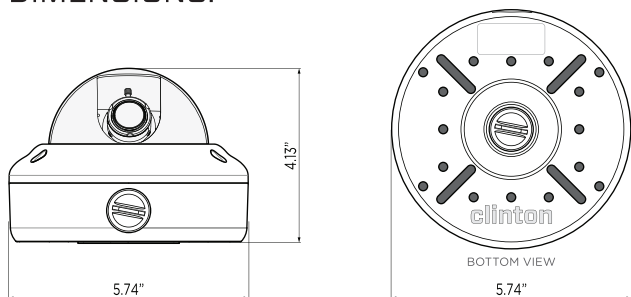

VX15 / VX15B Vandal X D/N Dome Camera

INFO:

- 1/3" SONY Super HAD II CCD
- 600 TVL Resolution
- 3-9mm (F1.2) Tamron Lens
- NX3 Digital Signal Processor (DSP)
- OSD Menu Control via Built-in Joystick or CE-REMOTE
- 3 Axis Adjustment
- IP68 Weather Rated
- DC12V/AC24V

DIMENSIONS:

MOUNTS TO:

SPECIFICATIONS:

Camera	
Image Sensor	1/3" Sony Super HAD II CCD
Resolution	600 TVL
Effective Pixels	768 (H) x 494 (V)
Scanning System	2:1 Interlace
S/N Ratio	50dB (AGC Off)
Sync System	Internal
Minimum Illumination	0.15 Lux (Color)
Shutter Speed	Auto / Manual (1/60 - 1/100,000)
Dynamic Range	N/A
Lens	3-9mm (F1.2) Tamron Lens
Video Output	1.0 Vp-p, 75Ω
Frequency	Horizontal: 15.734 KHz, Vertical: 59.94 Hz
Power Consumption	Max. 220mA (DC12V), Max. 110mA (AC24V)
Power Requirement	DC12V / AC24V
Operating Temperature	-20°F - 122°F / -28.8°C - 50°C
Operating Humidity	95% RH Max.
Weather Rating	IP 68
IR LEDs	N/A
Heaters/Fan	N/A
Materials	Aluminum Case w/Polycarbonate Dome
Dimensions	5.74" (Dia.) x 4.13" (H) / 145.8mm (Dia.) x 104.9mm (H)
Weight	2.75 lbs / 1,247g