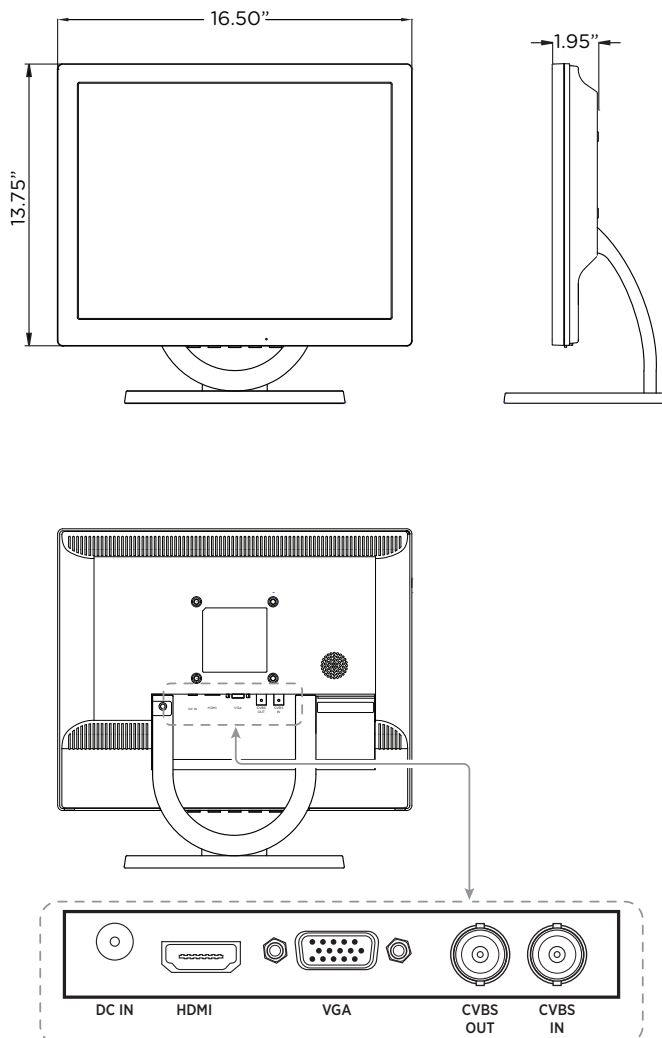

CE-VT968 19" CCTV LCD Monitor

INFO:

- 1280 x 1024 Resolution
- 4:3 Aspect Ratio
- 350 nit Brightness
- 1000:1 Contrast Ratio
- 1 HDMI Input
- 1 BNC Input / 1 BNC Output
- 1 VGA Input (VGA Cable Included)
- Plastic Bezel
- VESA 75
- DC12V (Power Supply included)
- UL Listed

DIMENSIONS:

SPECIFICATIONS:

Display	19" TFT LCD
Resolution	1280 x 1024
Control	Power ON / OFF OSD (On Screen Display) Control
Aspect Ratio	4:3
Display Colors	16.2M
Brightness	350 nit
Contrast Ratio	1000:1
Viewing Angle (H x V)	178° x 178°
Response Time	8ms
In / Out Impedance	75Ω /Auto Terminating Output
Mounting	VESA 75 / Stand Mount
Video Inputs / Outputs	1 HDMI Input 1 VGA Input 1 BNC Input / 1 BNC Output
Audio Inputs / Outputs	N/A
Power Consumption	20 Watts
Power Requirement	Universal AC 100V - 240V, 50/60 Hz (Input)
Operating Temperature	32°F - 122°F / 0°C - 50°C
Dimensions (W x H x D) *not on stand	16.50" x 13.75" x 1.95" 419.10mm x 349.25mm x 49.53mm
Weight	8.5 lbs / 3.8551kg