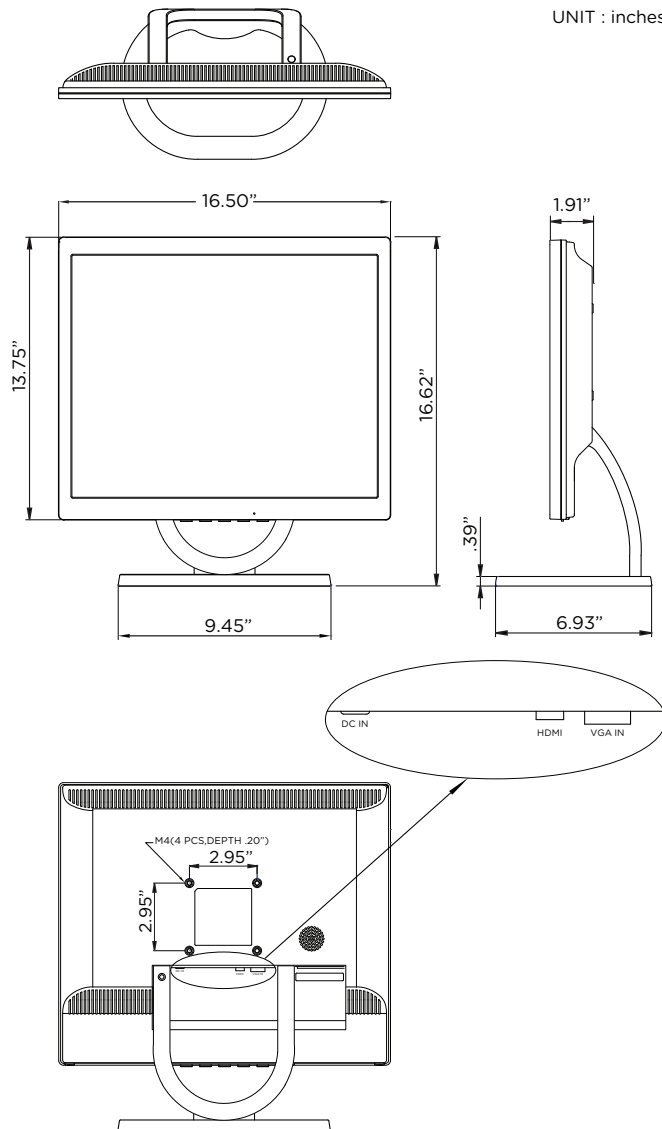

L19 19" HDMI LCD Monitor

INFO:

- 1280 x 1024 Resolution
- 4:3 Aspect Ratio
- 350 nit Brightness
- 1000:1 Contrast Ratio
- 1 VGA Input
- 1 HDMI Input (HDMI Cable Included)
- Plastic Bezel
- VESA 75
- DC12V (Power Supply Included)
- UL Listed

DIMENSIONS:

UNIT : inches

SPECIFICATIONS:

Display	19" TFT LCD
Resolution	1280 x 1024
Control	Power ON / OFF OSD (On Screen Display) Control
Aspect Ratio	4:3
Display Colors	16.2M
Brightness	350 nit
Contrast Ratio	1000:1
Viewing Angle (H x V)	160° x 160°
Response Time	5ms
In / Out Impedance	75Ω /Auto Terminating Output
Mounting	VESA 75 / Stand Mount
Video Inputs / Outputs	1 VGA Input 1 HDMI
Audio Inputs / Outputs	n/a
Power Consumption	22 Watts
Power Requirement	DC12V / 5A (Output) AC 100V - 240V, 50/60Hz (Input)
Operating Temperature	32°F - 122°F / 0°C - 50°C
Dimensions (W x H x D) *on stand	16.5" x 16.62" x 6.93" 419.10mm x 422.148mm x 176.022mm
Weight	11.40 lbs / 5.170kg