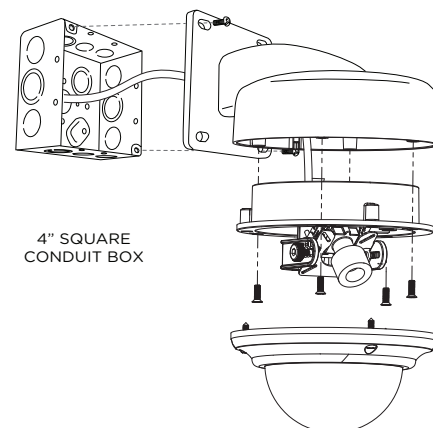

4" SQUARE CONDUIT BOX