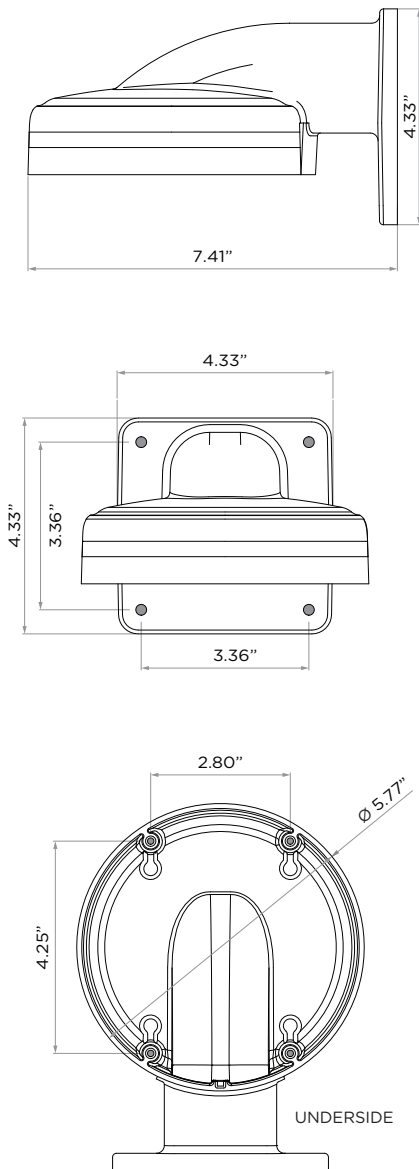

## VXWB / VXWBB Vandal X Wall Bracket

VXWBB

VXWB

### INFO:

- Compatible with all Vandal X Dome Cameras
- Mounts to a 4" Square Box
- Replaces the Outer Bottom Case for a Sleek Look
- Mounting Screws Included

\*VXWB (Use for White VX Cameras), VXWBB (Use for Black VX Cameras)

### DIMENSIONS:

### SPECIFICATIONS:

Materials	Aluminum Housing
Dimensions @ base	7.41" (D) x 4.33" (H) x 4.33" (W) 188.21mm (D) x 109.98mm (H) x 109.98mm (W)
Weight	1 lb / 453.59g