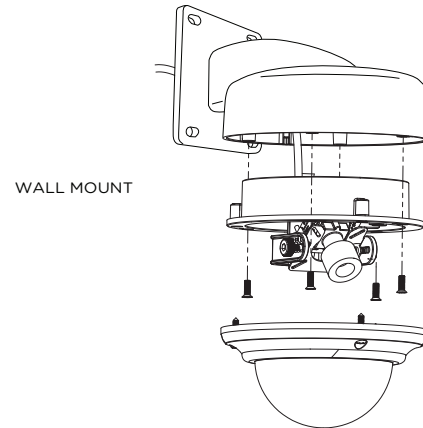

ASSEMBLY:

WALL MOUNT