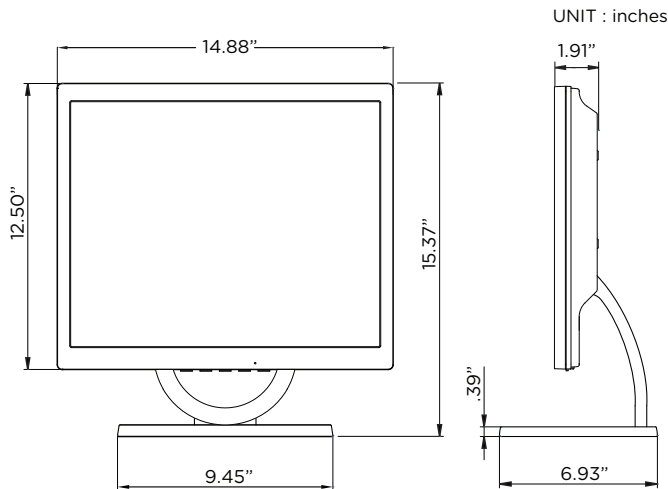

CE-VT768 17" CCTV LCD Monitor

INFO:

- 1280 x 1024 Resolution
- 4:3 Aspect Ratio
- 250 nit Brightness
- 1000:1 Contrast Ratio
- 1 BNC Input / 1 BNC Output
- 1 HDMI Input
- 1 VGA Input (VGA cable included)
- Plastic Bezel
- VESA 75
- DC12V (Power Supply included)
- UL Listed

DIMENSIONS:

SPECIFICATIONS:

Display	17" TFT LCD
Resolution	1280 x 1024
Control	Power ON / OFF OSD (On Screen Display) Control
Aspect Ratio	4:3
Display Colors	16.2M
Brightness	250 nit
Contrast Ratio	1000:1
Viewing Angle (H x V)	160° x 160°
Response Time	5ms
In / Out Impedance	75Ω / Auto Terminating Output
Mounting	VESA 75 / Stand Mount
Video Inputs / Outputs	1 VGA Input 1 BNC Input / 1 BNC Output 1 HDMI Input
Audio Inputs / Outputs	n/a
Power Consumption	36 Watts
Power Requirement	Universal AC 100V - 240V, 50/60 Hz (Input)
Operating Temperature	32°F - 122°F / 0°C - 50°C
Dimensions (W x H x D) *on stand	14.88" x 12.50" x 6.93" 377.952mm x 317.50mm x 176.022mm
Weight	9.24 lbs / 4.191kg