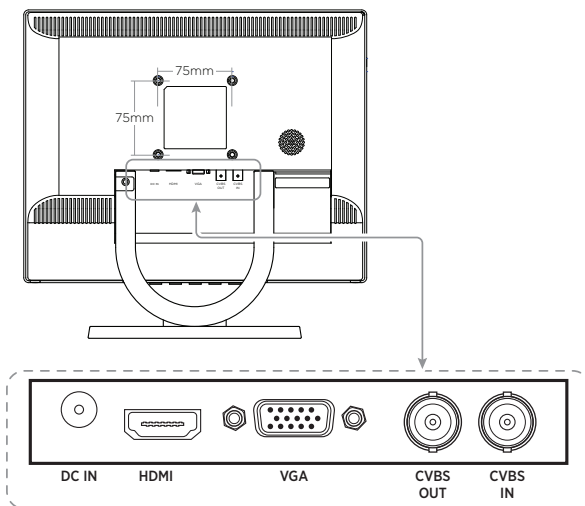

CE-VT768 17" CCTV LCD Monitor

INFO:

- 1280 x 1024 Resolution
- 4:3 Aspect Ratio
- 250 nit Brightness
- 1000:1 Contrast Ratio
- 1 BNC Input / 1 BNC Output
- 1 HDMI Input
- 1 VGA Input (VGA cable included)
- Plastic Bezel
- VESA 75
- DC12V (Power Supply included)
- UL Listed

DIMENSIONS:

SPECIFICATIONS:

Display	17" TFT LCD
Resolution	1280 x 1024
Control	Power ON / OFF OSD (On Screen Display) Control
Aspect Ratio	4:3
Display Colors	16.2M
Brightness	250 nit
Contrast Ratio	1000:1
Viewing Angle (H x V)	160° x 160°
Response Time	5ms
In / Out Impedance	75Ω / Auto Terminating Output
Mounting	VESA 75 / Stand Mount
Video Inputs / Outputs	1 VGA Input 1 BNC Input / 1 BNC Output 1 HDMI Input
Audio Inputs / Outputs	n/a
Power Consumption	36 Watts
Power Requirement	Universal AC 100V - 240V, 50/60 Hz (Input)
Operating Temperature	32°F - 122°F / 0°C - 50°C
Dimensions (W x H x D) *on stand	14.88" x 12.50" x 6.93" 377.952mm x 317.50mm x 176.022mm
Weight	9.24 lbs / 4.191kg