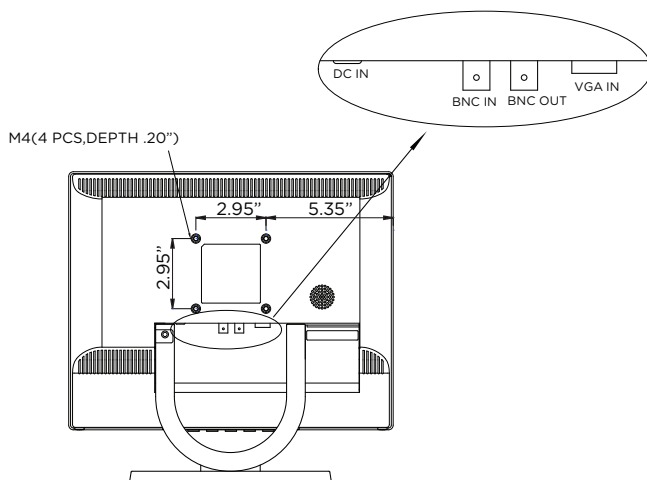

### INFO:

- 1024 x 768 Resolution
- 4:3 Aspect Ratio
- 250 nit Brightness
- 700:1 Contrast Ratio
- 1 BNC Input / 1 BNC Output
- 1 VGA Input
- Plastic Bezel
- VESA 75
- DC12V (Power Supply included)
- UL Listed

### DIMENSIONS:

UNIT : inches

### SPECIFICATIONS:

Display	15" TFT LCD
Resolution	1024 x 768
Control	Power ON / OFF OSD (On Screen Display) Control
Aspect Ratio	4:3
Display Colors	16M
Brightness	250 nit
Contrast Ratio	700:1
Viewing Angle (H x V)	140° x 130°
Response Time	8ms
In / Out Impedance	75Ω /Auto Terminating Output
Mounting	VESA 75 / Stand Mount
Video Inputs / Outputs	1 VGA Input 1 BNC Input / 1 BNC Output
Audio Inputs / Outputs	n/a
Power Consumption	25 Watts
Power Requirement	Universal AC 100V - 240V, 50/60 Hz (Input)
Operating Temperature	32°F - 104°F / 0°C - 40°C
Dimensions (W x H x D) *on stand	13.66" x 13.08" x 6.30" 346.96mm x 332.23mm x 160.02mm
Weight	5.60 lbs / 2.54kg