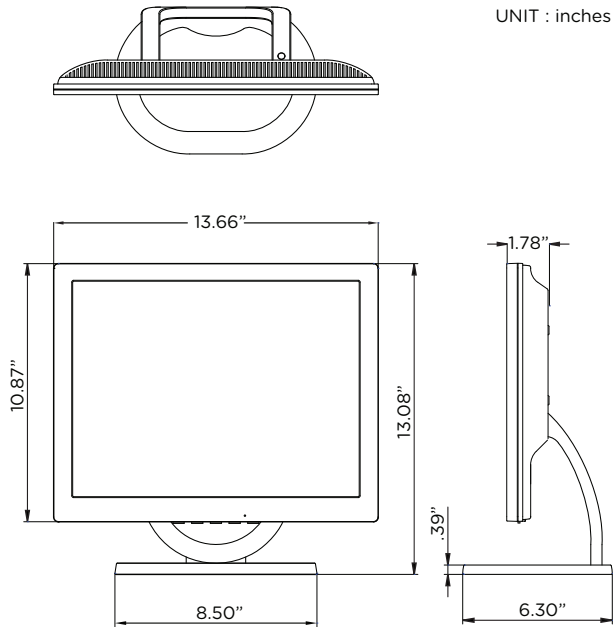

### INFO:

- 1024 x 768 Resolution
- 4:3 Aspect Ratio
- 250 nit Brightness
- 700:1 Contrast Ratio
- 1 BNC Input / 1 BNC Output
- 1 VGA Input
- Plastic Bezel
- VESA 75
- DC12V (Power Supply included)
- UL Listed

### DIMENSIONS:

UNIT : inches

### SPECIFICATIONS:

Display	15" TFT LCD
Resolution	1024 x 768
Control	Power ON / OFF OSD (On Screen Display) Control
Aspect Ratio	4:3
Display Colors	16M
Brightness	250 nit
Contrast Ratio	700:1
Viewing Angle (H x V)	140° x 130°
Response Time	8ms
In / Out Impedance	75Ω /Auto Terminating Output
Mounting	VESA 75 / Stand Mount
Video Inputs / Outputs	1 VGA Input 1 BNC Input / 1 BNC Output
Audio Inputs / Outputs	n/a
Power Consumption	25 Watts
Power Requirement	Universal AC 100V - 240V, 50/60 Hz (Input)
Operating Temperature	32°F - 104°F / 0°C - 40°C
Dimensions (W x H x D) *on stand	13.66" x 13.08" x 6.30" 346.96mm x 332.23mm x 160.02mm
Weight	5.60 lbs / 2.54kg