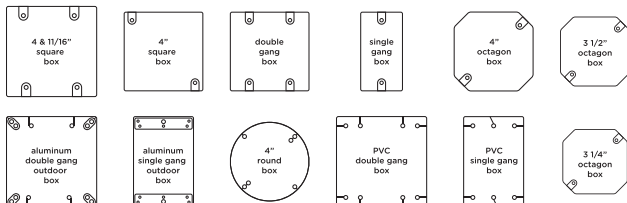

CE-VX60 / CE-VX60B Vandal X True D/N Dome Camera

INFO:

- 1/3" SONY 1.3 Megapixel CMOS Exmor Sensor
- 1,000 TVL Resolution
- 6-50mm (F1.4) Lens (True D/N Version)
- S7 Digital Signal Processor
- OSD Menu Control via Built-in Joystick or CE-REMOTE
- 3-Axis Adjustment
- IP 68 Weather Rated
- Dual Voltage (DC12V/AC24V)
- UL Listed

DIMENSIONS:

MOUNTS TO:

SPECIFICATIONS:

Camera	
Image Sensor	1/3" SONY 1.3 Megapixel CMOS Exmor Sensor
Resolution	1,000 TVL
Effective Pixels	1305 (H) x 1049 (V), 1.37M Pixels
Scanning System	Progressive
S/N Ratio	52dB
Sync System	Internal
Minimum Illumination	0.00001 Lux (Sens-Up x64)
Shutter Speed	1/60 - 1/60,000 sec.
Dynamic Range	N/A
Lens	6-50mm (F1.4) Lens (True D/N Version)
Video Output	1.0 Vp-p, 75Ω
Frequency	Horizontal: 15.734 KHz, Vertical: 59.94 Hz
Power Consumption	Max. 220mA (DC12V), Max. 110mA (AC24V)
Power Requirement	DC12V / AC24V
Operating Temperature	-20°F - 122°F / -28.8°C - 50°C
Operating Humidity	95% RH Max.
Weather Rating	IP 68
IR LEDs	N/A
Heaters/Fan	N/A
Materials	Aluminum Case w/Polycarbonate Dome
Dimensions	5.74" (Dia.) x 4.13" (H) / 145.8mm (Dia.) x 104.9mm (H)
Weight	1.5 lbs / 680.38g