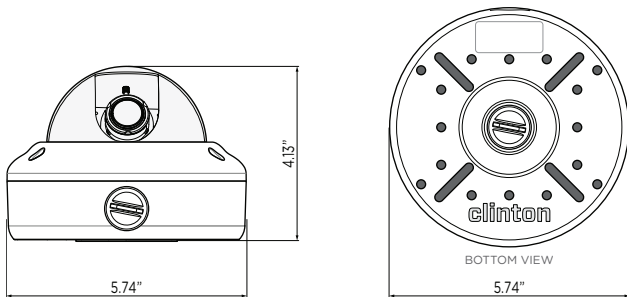

CE-VX60 / CE-VX60B Vandal X True D/N Dome Camera

INFO:

- 1/3" SONY 1.3 Megapixel CMOS Exmor Sensor
- 1,000 TVL Resolution
- 6-50mm (F1.4) Lens (True D/N Version)
- S7 Digital Signal Processor
- OSD Menu Control via Built-in Joystick or CE-REMOTE
- 3-Axis Adjustment
- IP 68 Weather Rated
- Dual Voltage (DC12V/AC24V)
- UL Listed

DIMENSIONS:

MOUNTS TO:

SPECIFICATIONS:

Camera	
Image Sensor	1/3" SONY 1.3 Megapixel CMOS Exmor Sensor
Resolution	1,000 TVL
Effective Pixels	1305 (H) x 1049 (V), 1.37M Pixels
Scanning System	Progressive
S/N Ratio	52dB
Sync System	Internal
Minimum Illumination	0.00001 Lux (Sens-Up x64)
Shutter Speed	1/60 - 1/60,000 sec.
Dynamic Range	N/A
Lens	6-50mm (F1.4) Lens (True D/N Version)
Video Output	1.0 Vp-p, 75Ω
Frequency	Horizontal: 15.734 KHz, Vertical: 59.94 Hz
Power Consumption	Max. 220mA (DC12V), Max. 110mA (AC24V)
Power Requirement	DC12V / AC24V
Operating Temperature	-20°F - 122°F / -28.8°C - 50°C
Operating Humidity	95% RH Max.
Weather Rating	IP 68
IR LEDs	N/A
Heaters/Fan	N/A
Materials	Aluminum Case w/Polycarbonate Dome
Dimensions	5.74" (Dia.) x 4.13" (H) / 145.8mm (Dia.) x 104.9mm (H)
Weight	1.5 lbs / 680.38g