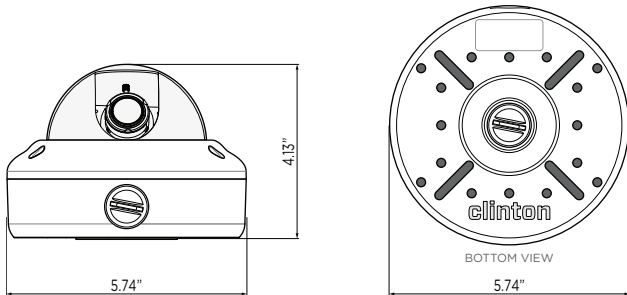

CE-VX40(B) Vandal X True D/N Dome Camera

CE-VX40

CE-VX40B

INFO:

- 1/3" SONY 1.3 Megapixel CMOS Exmor Sensor
- 1,000 TVL Resolution
- 2.8-12mm (F1.2) Lens (True D/N Version)
- S7 Digital Signal Processor (DSP)
- OSD Menu Control via Built-in Joystick or CE-REMOTE
- 3 Axis Adjustment
- IP68 Weather Rated
- DC12V/AC24V
- UL Listed

DIMENSIONS:

MOUNTS TO:

SPECIFICATIONS:

Camera	
Image Sensor	1/3" SONY 1.3 Megapixel CMOS Exmor Sensor
Resolution	1,000 TVL
Effective Pixels	1305 (H) x 1049 (V), 1.37M Pixels
Scanning System	Progressive
S/N Ratio	52dB
Sync System	Internal
Minimum Illumination	0.00001 Lux (Sens-Up x64)
Shutter Speed	1/60 - 1/60,000 sec.
Dynamic Range	N/A
Lens	2.8-12mm (F1.2) Lens (True D/N Version)
Video Output	1.0 Vp-p, 75Ω
Frequency	Horizontal: 15.734 KHz, Vertical: 59.94 Hz
Power Consumption	Max. 220mA (DC12V), Max. 110mA (AC24V)
Power Requirement	DC12V / AC24V
Operating Temperature	-20°F - 122°F / -28.8°C - 50°C
Operating Humidity	95% RH Max.
Weather Rating	IP 68
IR LEDs	N/A
Heaters/Fan	N/A
Materials	Aluminum Case w/Polycarbonate Dome
Dimensions	5.74" (Dia.) x 4.13" (H) / 145.8mm (Dia.) x 104.9mm (H)
Weight	1.5 lbs / 680.38g