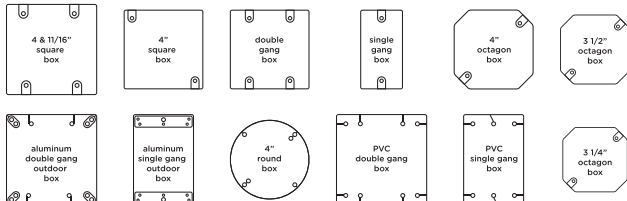

CE-VX40(B) Vandal X True D/N Dome Camera

CE-VX40

CE-VX40B

INFO:

- 1/3" SONY 1.3 Megapixel CMOS Exmor Sensor
- 1,000 TVL Resolution
- 2.8-12mm (F1.2) Lens (True D/N Version)
- S7 Digital Signal Processor (DSP)
- OSD Menu Control via Built-in Joystick or CE-REMOTE
- 3 Axis Adjustment
- IP68 Weather Rated
- DC12V/AC24V
- UL Listed

DIMENSIONS:

MOUNTS TO:

SPECIFICATIONS:

Camera	
Image Sensor	1/3" SONY 1.3 Megapixel CMOS Exmor Sensor
Resolution	1,000 TVL
Effective Pixels	1305 (H) x 1049 (V), 1.37M Pixels
Scanning System	Progressive
S/N Ratio	52dB
Sync System	Internal
Minimum Illumination	0.00001 Lux (Sens-Up x64)
Shutter Speed	1/60 - 1/60,000 sec.
Dynamic Range	N/A
Lens	2.8-12mm (F1.2) Lens (True D/N Version)
Video Output	1.0 Vp-p, 75Ω
Frequency	Horizontal: 15.734 KHz, Vertical: 59.94 Hz
Power Consumption	Max. 220mA (DC12V), Max. 110mA (AC24V)
Power Requirement	DC12V / AC24V
Operating Temperature	-20°F - 122°F / -28.8°C - 50°C
Operating Humidity	95% RH Max.
Weather Rating	IP 68
IR LEDs	N/A
Heaters/Fan	N/A
Materials	Aluminum Case w/Polycarbonate Dome
Dimensions	5.74" (Dia.) x 4.13" (H) / 145.8mm (Dia.) x 104.9mm (H)
Weight	1.5 lbs / 680.38g