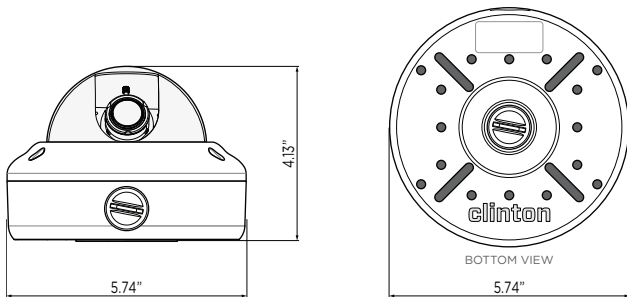

### INFO:

- 1/3" SONY Super HAD II CCD (960H)
- 700 TVL Resolution
- 2.8-12mm (F1.2) Lens
- NX4 Digital Signal Processor (DSP)
- OSD Menu Control via Built-in Joystick or CE-REMOTE
- 3 Axis Adjustment
- IP68 Weather Rated
- DC12V/AC24V
- UL Listed

### DIMENSIONS:

### SPECIFICATIONS:

Camera	
Image Sensor	1/3" SONY Super HAD II CCD (960H)
Resolution	700 TVL
Effective Pixels	976 (H) x 494 (V)
Scanning System	2:1 Interlace
S/N Ratio	52dB (AGC Off)
Sync System	Internal / Line Lock
Minimum Illumination	0.15 Lux (Color), 0.0006 Lux (Sens-Up)
Shutter Speed	Auto / Manual (1/60, 1/50 - 1/100,000)
Dynamic Range	N/A
Lens	2.8-12mm (F1.2) Lens
Video Output	1.0 Vp-p, 75Ω
Power Consumption	Max. 220mA (DC12V), Max. 110mA (AC24V)
Frequency	Horizontal: 15.734 KHz, Vertical: 59.94 Hz
Power Requirement	DC12V / AC24V
Operating Temperature	-20°F - 122°F / -28.8°C - 50°C
Operating Humidity	95% RH Max.
Weather Rating	IP 68
IR LEDs	N/A
Heaters/Fan	N/A
Materials	Aluminum Case w/Polycarbonate Dome
Dimensions	5.74" (Dia.) x 4.13" (H) / 145.8mm (Dia.) x 104.9mm (H)
Weight	1.5 lbs / 680.38g