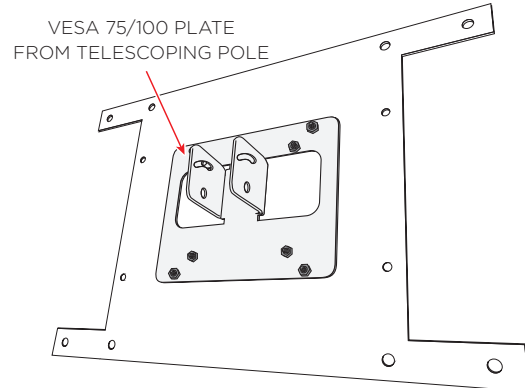

CE-UAP Universal Adapter Plate

Maximum Load Capacity: 35 lbs / 15 kgs

INFO:

- Use in conjunction with VESA plate from telescoping monitor poles to hang larger monitors (up to 35 lbs) from the ceiling
- Adapts VESA 75/100 monitor mounts to VESA 100x200, 200x200, or 200x300

* Recommended for LCD or PVM up to: 35 lbs

SPECIFICATIONS:

VESA Patterns	100x200 (M4), 200x200 (M6), 200x300 (M6)
Dimensions	13" (L) x 8.875" (H) x .0625" (D) 330.2mm (L) x 225.43mm (W) x 1.6mm (D)
Materials	Steel
Weight	1.7 lbs / .77 kg

DIMENSIONS:

ASSEMBLY:

MOUNT TO MONITOR
UP TO 35 LBS