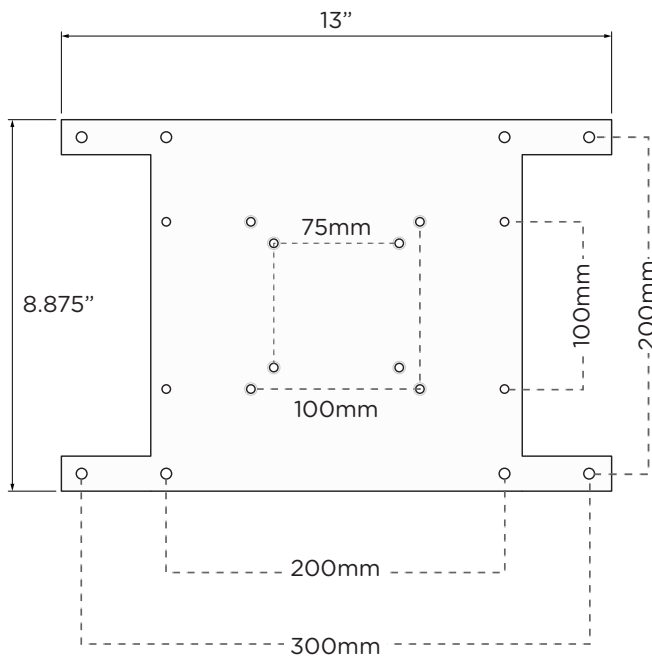

CE-UAP Universal Adapter Plate

Maximum Load Capacity: 35 lbs / 15 kgs

INFO:

- Use in conjunction with VESA plate from telescoping monitor poles to hang larger monitors (up to 35 lbs) from the ceiling
- Adapts VESA 75/100 monitor mounts to VESA 100x200, 200x200, or 200x300

* Recommended for LCD or PVM up to: 35 lbs

SPECIFICATIONS:

VESA Patterns	100x200 (M4), 200x200 (M6), 200x300 (M6)
Dimensions	13" (L) x 8.875" (H) x .0625" (D) 330.2mm (L) x 225.43mm (W) x 1.6mm (D)
Materials	Steel
Weight	1.7 lbs / .77 kg

DIMENSIONS:

ASSEMBLY:

MOUNT TO MONITOR
UP TO 35 LBS