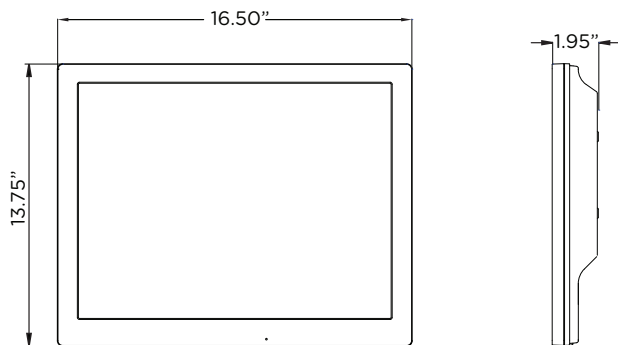

VT968-24-W 19" 24V CCTV LCD Monitor

INFO:

- 1280 x 1024 Resolution
- 4:3 Aspect Ratio
- 350 nit Brightness
- 1000:1 Contrast Ratio
- 1 BNC Input / 1 BNC Output
- 1 VGA Input
- Plastic Bezel
- VESA 75
- DC24V
- Pigtail Included
- UL Listed

NOTE: Power Supply & Base not included

DIMENSIONS:

SPECIFICATIONS:

Display	19" TFT LCD
Resolution	1280 x 1024
Control	Power ON / OFF OSD (On Screen Display) Control
Aspect Ratio	4:3
Display Colors	16.2M
Brightness	350 nit
Contrast Ratio	1000:1
Viewing Angle (H x V)	178° x 178°
Response Time	8ms
In / Out Impedance	75Ω /Auto Terminating Output
Mounting	VESA 75
Video Inputs / Outputs	1 VGA Input 1 BNC Input / 1 BNC Output
Audio Inputs / Outputs	n/a
Power Consumption	20 Watts
Power Requirement	DC24V
Operating Temperature	32°F - 122°F / 0°C - 50°C
Dimensions (W x H x D)	16.50" x 13.75" x 1.95" 419.10mm x 349.25mm x 49.53mm
Weight	8.5 lbs / 3.8551kg