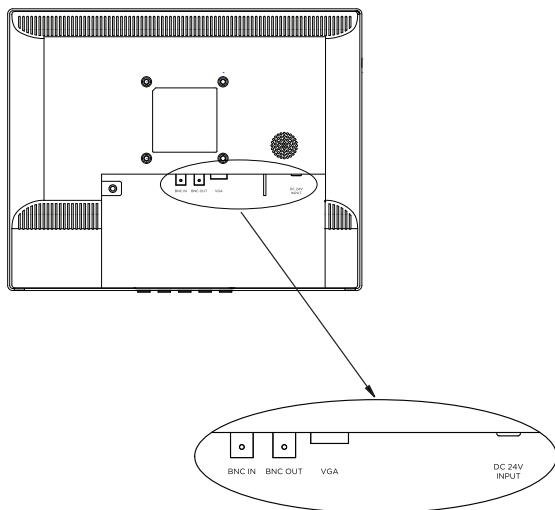

VT968-24-W 19" 24V CCTV LCD Monitor

INFO:

- 1280 x 1024 Resolution
- 4:3 Aspect Ratio
- 350 nit Brightness
- 1000:1 Contrast Ratio
- 1 BNC Input / 1 BNC Output
- 1 VGA Input
- Plastic Bezel
- VESA 75
- DC24V
- Pigtail Included
- UL Listed

NOTE: Power Supply & Base not included

DIMENSIONS:

SPECIFICATIONS:

Display	19" TFT LCD
Resolution	1280 x 1024
Control	Power ON / OFF OSD (On Screen Display) Control
Aspect Ratio	4:3
Display Colors	16.2M
Brightness	350 nit
Contrast Ratio	1000:1
Viewing Angle (H x V)	178° x 178°
Response Time	8ms
In / Out Impedance	75Ω /Auto Terminating Output
Mounting	VESA 75
Video Inputs / Outputs	1 VGA Input 1 BNC Input / 1 BNC Output
Audio Inputs / Outputs	n/a
Power Consumption	20 Watts
Power Requirement	DC24V
Operating Temperature	32°F - 122°F / 0°C - 50°C
Dimensions (W x H x D)	16.50" x 13.75" x 1.95" 419.10mm x 349.25mm x 49.53mm
Weight	8.5 lbs / 3.8551kg