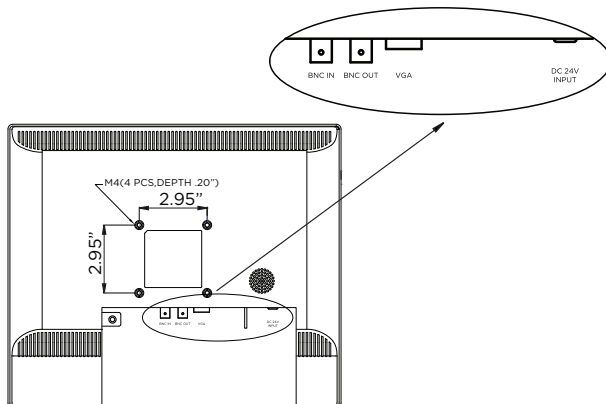

VT768-24-W 17" 24V CCTV LCD Monitor

INFO:

- 1280 x 1024 Resolution
- 4:3 Aspect Ratio
- 250 nit Brightness
- 1000:1 Contrast Ratio
- 1 BNC Input / 1 BNC Output
- 1 VGA Input
- Plastic Bezel
- VESA 75
- DC24V
- Pigtail Included
- UL Listed

NOTE: Power Supply & Base not included

DIMENSIONS:

UNIT : inches

SPECIFICATIONS:

Display	17" TFT LCD
Resolution	1280 x 1024
Control	Power ON / OFF OSD (On Screen Display) Control
Aspect Ratio	4:3
Display Colors	16.2M
Brightness	250 nit
Contrast Ratio	1000:1
Viewing Angle (H x V)	160° x 160°
Response Time	5ms
In / Out Impedance	75Ω /Auto Terminating Output
Mounting	VESA 75
Video Inputs / Outputs	1 VGA Input 1 BNC Input / 1 BNC Output
Audio Inputs / Outputs	n/a
Power Consumption	20 Watts
Power Requirement	DC24V
Operating Temperature	32°F - 122°F / 0°C - 50°C
Dimensions (W x H x D)	14.88" x 12.50" x 1.91" 377.952mm x 317.50mm x 48.51mm
Weight	9.24 lbs / 4.191kg