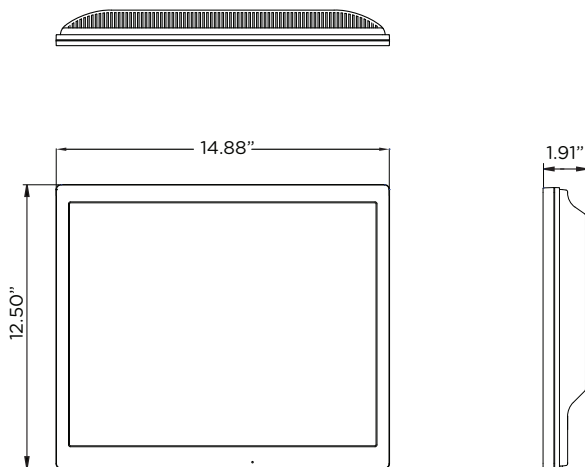

VT768-24-W 17" 24V CCTV LCD Monitor

INFO:

- 1280 x 1024 Resolution
- 4:3 Aspect Ratio
- 250 nit Brightness
- 1000:1 Contrast Ratio
- 1 BNC Input / 1 BNC Output
- 1 VGA Input
- Plastic Bezel
- VESA 75
- DC24V
- Pigtail Included
- UL Listed

NOTE: Power Supply & Base not included

DIMENSIONS:

UNIT : inches

SPECIFICATIONS:

Display	17" TFT LCD
Resolution	1280 x 1024
Control	Power ON / OFF OSD (On Screen Display) Control
Aspect Ratio	4:3
Display Colors	16.2M
Brightness	250 nit
Contrast Ratio	1000:1
Viewing Angle (H x V)	160° x 160°
Response Time	5ms
In / Out Impedance	75Ω /Auto Terminating Output
Mounting	VESA 75
Video Inputs / Outputs	1 VGA Input 1 BNC Input / 1 BNC Output
Audio Inputs / Outputs	n/a
Power Consumption	20 Watts
Power Requirement	DC24V
Operating Temperature	32°F - 122°F / 0°C - 50°C
Dimensions (W x H x D)	14.88" x 12.50" x 1.91" 377.952mm x 317.50mm x 48.51mm
Weight	9.24 lbs / 4.191kg