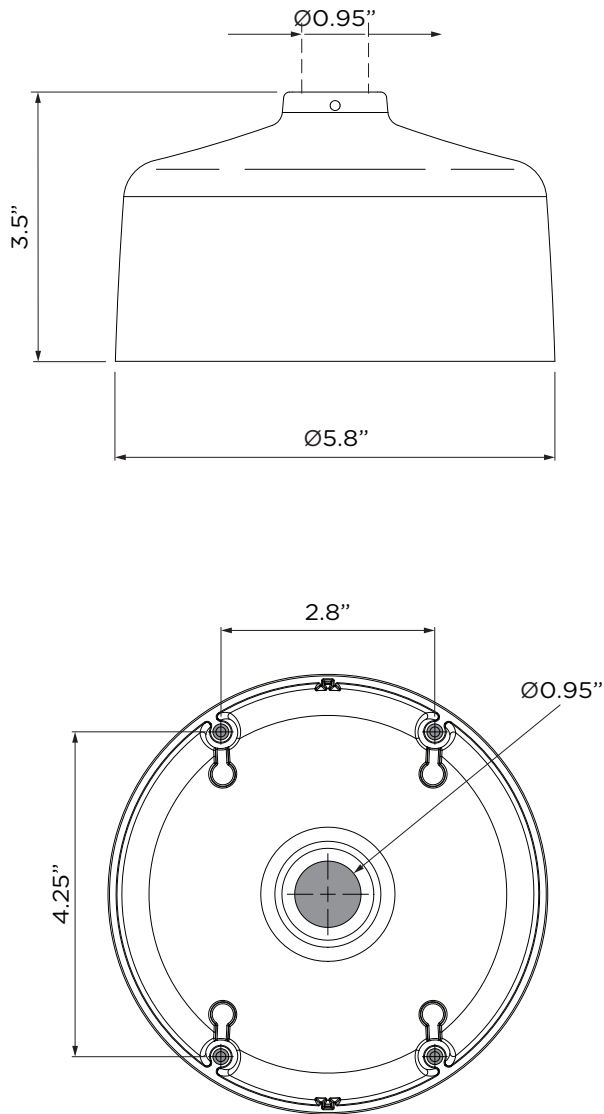

VXDPC Vandal X Deep Pendant Cap

INFO:

- Compatible with all Vandal X Dome Cameras
- Mounts to 3/4" Conduit, CE-CP6W (6' Camera Pole), or CE-CP12W (12' Camera Pole)
- Threaded Conduit Hole
- Replaces Outer Bottom Case for a Sleek Look
- Adds an additional 1.10" of space to conceal extra cable, baluns, and connections
- Mounting Screws Included

*Conduit Shown Not Included

DIMENSIONS:

UNDERSIDE

SPECIFICATIONS:

Materials	Aluminum
Dimensions	5.8" (Dia.) x 3.5" (H) 147.32mm (Dia.) x 88.90mm (H)
Weight	1 lb / 453.59g

ASSEMBLY: