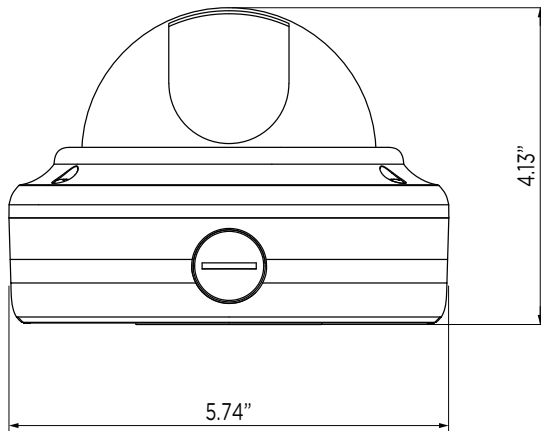

### DIMENSIONS:

### SPECIFICATIONS:

Materials	Aluminum Case w/Polycarbonate Dome
Dimensions	5.74" (Dia.) x 4.13" (H) 145.8mm (Dia.) x 104.9mm (H)
Weight	1.8 lbs / 816.46g