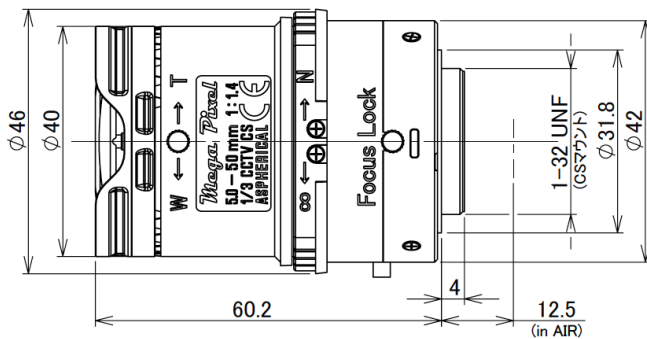

M13VG550 Tamron CS Mount Lens

INFO:

- 5-50mm (10x)
- Supports Up to 3 Megapixels
- F1.4 - T360 (Equivalent to F360)
- Auto Iris (DC Type)
- Manual Focus
- CS-Mount

DIMENSIONS:

SPECIFICATIONS:

Focal Length	5-50mm (10x)
Iris Range	F1.4 - T360 (Equivalent to F360)
Iris Operation	Auto, DC Type
Focus Operation	Manual
Zoom Operation	Manual
Mounting Type	CS Mount, Metal
Focusing Range	∞ - 1.0m
Back Focus Distance (in air)	10.28 - 10.98mm
Operating Voltage	Open: 4V / Close: .7V
Operating Temperature	-4°F - 140°F / -20°C - 60°C
Weight	.16 lbs / 77g
1/3" Angle of View	
Wide	53.8° x 40.3°
Tele	5.5° x 4.2°
1/4" Angle of View	
Wide	40.3° x 30.2°
Tele	4.2° x 3.1°