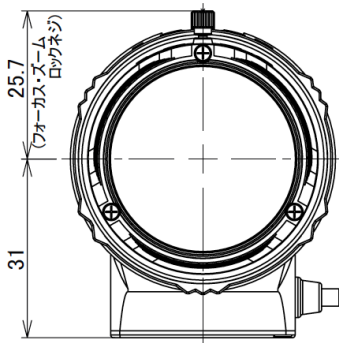

M13VG550 Tamron CS Mount Lens

INFO:

- 5-50mm (10x)
- Supports Up to 3 Megapixels
- F1.4 - T360 (Equivalent to F360)
- Auto Iris (DC Type)
- Manual Focus
- CS-Mount

DIMENSIONS:

SPECIFICATIONS:

Focal Length	5-50mm (10x)
Iris Range	F1.4 - T360 (Equivalent to F360)
Iris Operation	Auto, DC Type
Focus Operation	Manual
Zoom Operation	Manual
Mounting Type	CS Mount, Metal
Focusing Range	∞ - 1.0m
Back Focus Distance (in air)	10.28 - 10.98mm
Operating Voltage	Open: 4V / Close: .7V
Operating Temperature	-4°F - 140°F / -20°C - 60°C
Weight	.16 lbs / 77g
1/3" Angle of View	
Wide	53.8° x 40.3°
Tele	5.5° x 4.2°
1/4" Angle of View	
Wide	40.3° x 30.2°
Tele	4.2° x 3.1°