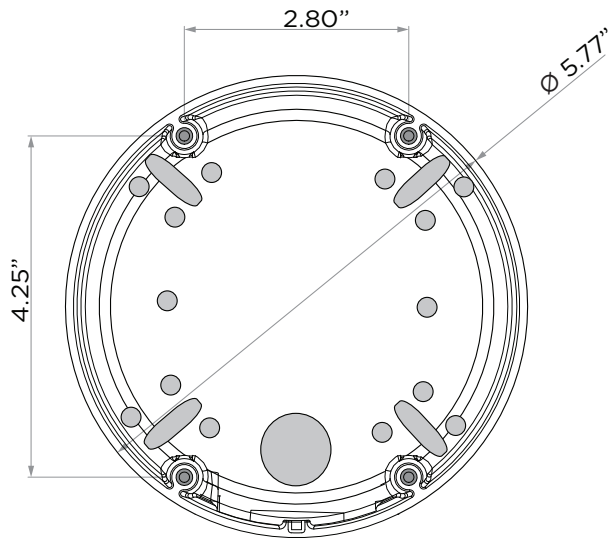

VXDC / VXDCB Vandal X Deep Case

INFO:

- Compatible with all Vandal X Dome Cameras
- Replaces the Outer Bottom Case for a Sleek Look
- Adds an additional 1.10" of space to conceal extra cable, video baluns, and connections
- Ideal for spaces where a conduit box or wall bracket cannot be used
- Same mounting pattern and conduit holes as the standard Vandal X outer case
- Mounting Screws Included

*VXDC (Use for White VX Cameras), VXDCB (Use for Black VX Cameras)

DIMENSIONS:

SPECIFICATIONS:

Materials	Aluminum
Dimensions	5.77" (Dia.) x 2.65" (H) 146.55mm (Dia.) x 67.31mm (H)
Weight	1 lb / 453.59g

UNDERSIDE