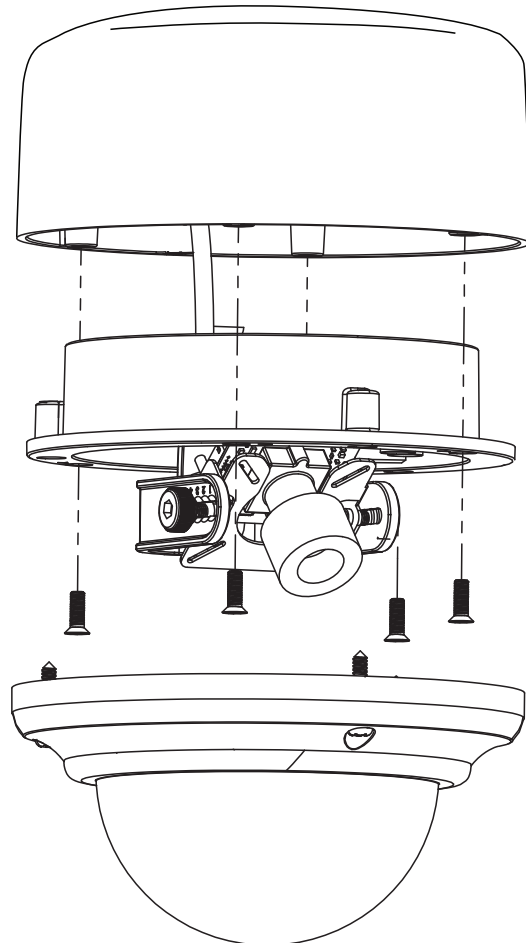

VXDC / VXDCB Vandal X Deep Case

INFO:

- Compatible with all Vandal X Dome Cameras
- Replaces the Outer Bottom Case for a Sleek Look
- Adds an additional 1.10" of space to conceal extra cable, video baluns, and connections
- Ideal for spaces where a conduit box or wall bracket cannot be used
- Same mounting pattern and conduit holes as the standard Vandal X outer case
- Mounting Screws Included

*VXDC (Use for White VX Cameras), VXDCB (Use for Black VX Cameras)

DIMENSIONS:

SPECIFICATIONS:

Materials	Aluminum
Dimensions	5.77" (Dia.) x 2.65" (H) 146.55mm (Dia.) x 67.31mm (H)
Weight	1 lb / 453.59g

UNDERSIDE

ASSEMBLY:

MOUNTS TO: