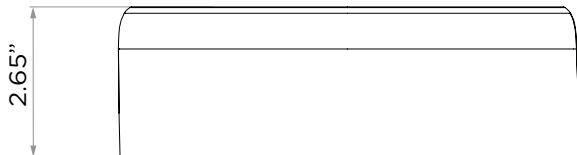

VXDC / VXDCB Vandal X Deep Case

INFO:

- Compatible with all Vandal X Dome Cameras
- Replaces the Outer Bottom Case for a Sleek Look
- Adds an additional 1.10" of space to conceal extra cable, video baluns, and connections
- Ideal for spaces where a conduit box or wall bracket cannot be used
- Same mounting pattern and conduit holes as the standard Vandal X outer case
- Mounting Screws Included

*VXDC (Use for White VX Cameras), VXDCB (Use for Black VX Cameras)

DIMENSIONS:

SPECIFICATIONS:

Materials	Aluminum
Dimensions	5.77" (Dia.) x 2.65" (H) 146.55mm (Dia.) x 67.31mm (H)
Weight	1 lb / 453.59g

UNDERSIDE