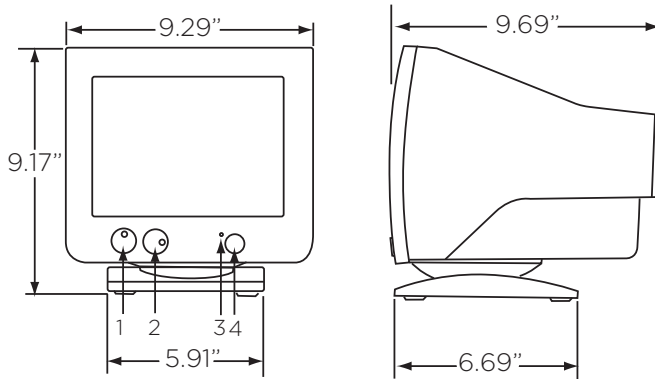

MM9 9" B&W CRT Monitor

INFO:

- 9" CRT
- 800 TVL Resolution
- 4:3 Aspect Ratio
- 1 BNC Input
- 1 BNC Output
- Adjustable Angle Stand
- Front Panel Controls
- 100-240 VAC
- UL Listed

DIMENSIONS:

SPECIFICATIONS:

Display	9" CRT
Resolution	800 TVL
Control	Brightness / Contrast
Aspect Ratio	4:3
In / Out Impedance	75Ω /Auto Terminating Output
Video Standard	EIA / CCIR
Video Inputs / Outputs	1 BNC Input / 1 BNC Output
Audio Inputs / Outputs	n/a
Power Consumption	20 Watts
Power Requirement	100 - 240 VAC 50/60Hz
Operating Temperature	14°F - 122°F / -10°C - 50°C
Dimensions (W x H x D)	9.29" x 9.17" x 9.69" 235.966mm x 232.918mm x 246.126mm
Weight	7.5 lbs / 3.401kg