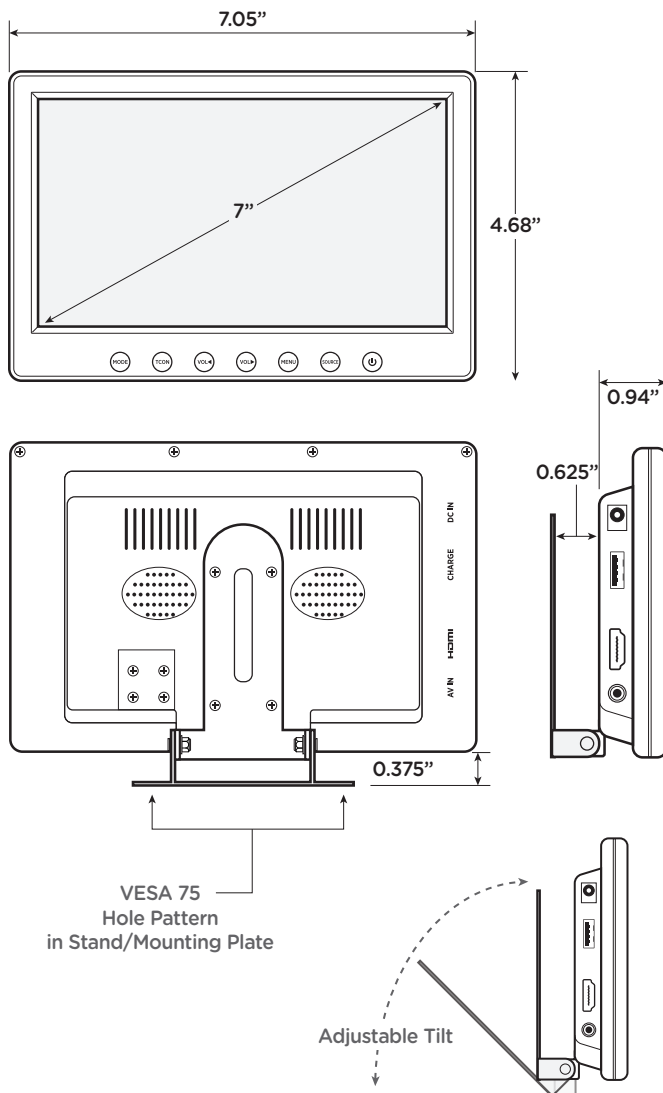

CE-LO7 7" LCD Monitor

INFO:

- 800 x 480 Resolution
- 16:9 Aspect Ratio
- 300 nit Brightness
- 500:1 Contrast Ratio
- 1 HDMI Input (5' HDMI Cable Included)
- 1 A/V Input (RCA or BNC)
- USB Device Charging Port (5V)
- Plastic Bezel
- DC12V (Wall Outlet & Vehicle Adapter Power Supply Included)
- Remote Included
- Metal Stand Included (Adjustable Tilt)

DIMENSIONS:

SPECIFICATIONS:

Display	7" TFT LCD
Resolution	800 x 480
Control	Remote Control or Buttons on bezel
Aspect Ratio	16:9 Native / 4:3 Switchable
Display Colors	16.7M
Brightness	250 nit
Contrast Ratio	350:1
Viewing Angle (H x V)	70° x 60°
Response Time	6.5ms (gray to gray)
In / Out Impedance	75Ω /Auto Terminating Output
Mounting	Stand Mount
Inputs / Outputs	1 HDMI Input 1 A/V Input (RCA or BNC) 1 USB Port - for charging external device
Power Consumption	≤ 6Watts
Power Requirement	DC12V
Operating Temperature	32°F - 122°F / 0°C - 50°C
Dimensions (W x H x D) <i>*not on stand</i>	7.05" x 4.68" x 0.94" 179mm x 119mm x 24mm
Weight <i>*not on stand</i>	0.6 lbs / 0.27 kg