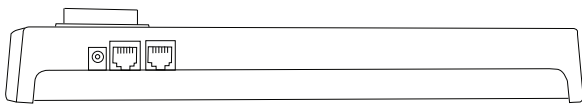

CE-CRK-KEY

Multi DVR Keyboard Controller for CE-CRK16

- Multiple DVR Control Over RS-485 Cable
- PTZ Control
- Easy to Use Hotkey Commands
- Camera Call Up

Control Panel

Rear Panel

Specifications

Keyboard	CE-CRK-KEY
RS485 Signal	2900 ft.
Operating Temperature	41°F ~ 104°F
Operating Humidity	10 ~ 75%
Dimensions	10.98" (L) x 5.24" (W) x 2.28" (H)
Weight	1.54 lbs.
Functions	
Power Indicator	Yes
Key Buttons	56
Multi-Keyboard Function	Yes
PTZ Camera Control	Pan, Tilt, Zoom, Focus, IRIS, Set Preset, Goto Preset
Connector	
RS-485	x2