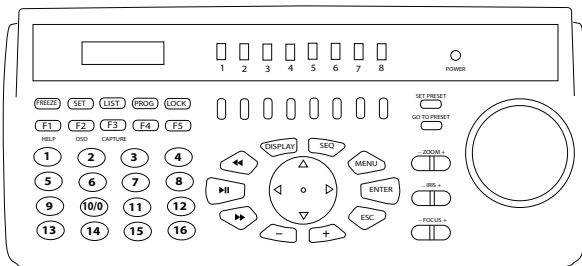

CE-CRK-KEY

Multi DVR Keyboard Controller for CE-CRK16

- Multiple DVR Control Over RS-485 Cable
- PTZ Control
- Easy to Use Hotkey Commands
- Camera Call Up

Control Panel

Rear Panel

Specifications

Keyboard	CE-CRK-KEY
RS485 Signal	2900 ft.
Operating Temperature	41°F ~ 104°F
Operating Humidity	10 ~ 75%
Dimensions	10.98" (L) x 5.24" (W) x 2.28" (H)
Weight	1.54 lbs.
Functions	
Power Indicator	Yes
Key Buttons	56
Multi-Keyboard Function	Yes
PTZ Camera Control	Pan, Tilt, Zoom, Focus, IRIS, Set Preset, Goto Preset
Connector	
RS-485	x2