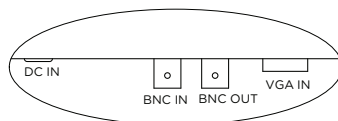

VT568-W 15" CCTV LCD Monitor

INFO:

- 1024 x 768 Resolution
- 4:3 Aspect Ratio
- 350 nit Brightness
- 700:1 Contrast Ratio
- 1 BNC Input / 1 BNC Output
- 1 VGA Input
- Plastic Bezel
- VESA 75
- DC12V (Power Supply included)
- UL Listed

DIMENSIONS:

UNIT : inches

SPECIFICATIONS:

Display	15" TFT LCD
Resolution	1024 x 768
Control	Power ON / OFF OSD (On Screen Display) Control
Aspect Ratio	4:3
Display Colors	16M
Brightness	350 nit
Contrast Ratio	700:1
Viewing Angle (H x V)	140° x 130°
Response Time	8ms
In / Out Impedance	75Ω / Auto Terminating Output
Mounting	VESA 75 / Stand Mount
Video Inputs / Outputs	1 VGA Input 1 BNC Input / 1 BNC Output
Audio Inputs / Outputs	n/a
Power Consumption	25 Watts
Power Requirement	Universal AC 100V - 240V, 50/60 Hz (Input)
Operating Temperature	32°F - 104°F / 0°C - 40°C
Dimensions (W x H x D) *on stand	13.66" x 13.08" x 6.30" 346.96mm x 332.23mm x 160.02mm
Weight	5.60 lbs / 2.54kg