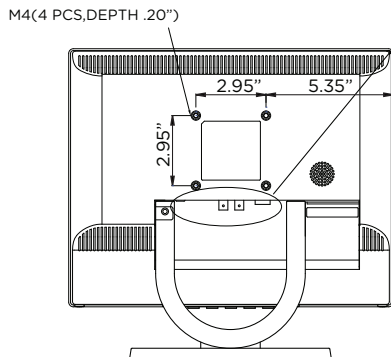

VT568-W 15" CCTV LCD Monitor

INFO:

- 1024 x 768 Resolution
- 4:3 Aspect Ratio
- 350 nit Brightness
- 700:1 Contrast Ratio
- 1 BNC Input / 1 BNC Output
- 1 VGA Input
- Plastic Bezel
- VESA 75
- DC12V (Power Supply included)
- UL Listed

DIMENSIONS:

UNIT : inches

SPECIFICATIONS:

Display	15" TFT LCD
Resolution	1024 x 768
Control	Power ON / OFF OSD (On Screen Display) Control
Aspect Ratio	4:3
Display Colors	16M
Brightness	350 nit
Contrast Ratio	700:1
Viewing Angle (H x V)	140° x 130°
Response Time	8ms
In / Out Impedance	75Ω / Auto Terminating Output
Mounting	VESA 75 / Stand Mount
Video Inputs / Outputs	1 VGA Input 1 BNC Input / 1 BNC Output
Audio Inputs / Outputs	n/a
Power Consumption	25 Watts
Power Requirement	Universal AC 100V - 240V, 50/60 Hz (Input)
Operating Temperature	32°F - 104°F / 0°C - 40°C
Dimensions (W x H x D) *on stand	13.66" x 13.08" x 6.30" 346.96mm x 332.23mm x 160.02mm
Weight	5.60 lbs / 2.54kg