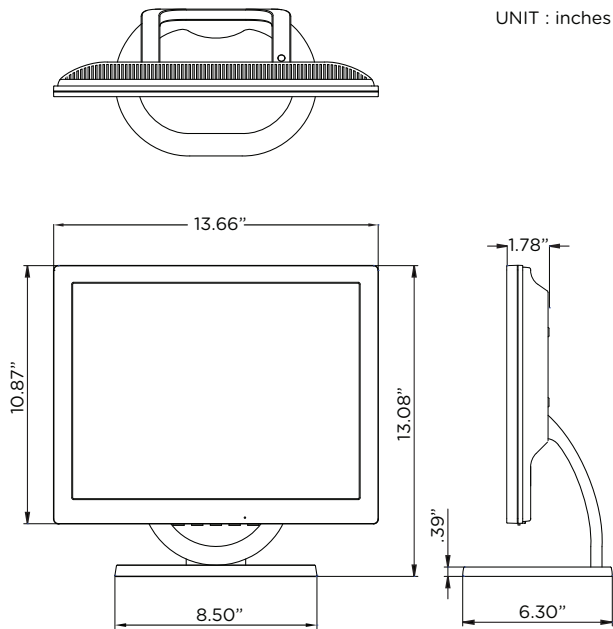

VT568-W 15" CCTV LCD Monitor

INFO:

- 1024 x 768 Resolution
- 4:3 Aspect Ratio
- 350 nit Brightness
- 700:1 Contrast Ratio
- 1 BNC Input / 1 BNC Output
- 1 VGA Input
- Plastic Bezel
- VESA 75
- DC12V (Power Supply included)
- UL Listed

DIMENSIONS:

UNIT : inches

SPECIFICATIONS:

Display	15" TFT LCD
Resolution	1024 x 768
Control	Power ON / OFF OSD (On Screen Display) Control
Aspect Ratio	4:3
Display Colors	16M
Brightness	350 nit
Contrast Ratio	700:1
Viewing Angle (H x V)	140° x 130°
Response Time	8ms
In / Out Impedance	75Ω / Auto Terminating Output
Mounting	VESA 75 / Stand Mount
Video Inputs / Outputs	1 VGA Input 1 BNC Input / 1 BNC Output
Audio Inputs / Outputs	n/a
Power Consumption	25 Watts
Power Requirement	Universal AC 100V - 240V, 50/60 Hz (Input)
Operating Temperature	32°F - 104°F / 0°C - 40°C
Dimensions (W x H x D) *on stand	13.66" x 13.08" x 6.30" 346.96mm x 332.23mm x 160.02mm
Weight	5.60 lbs / 2.54kg