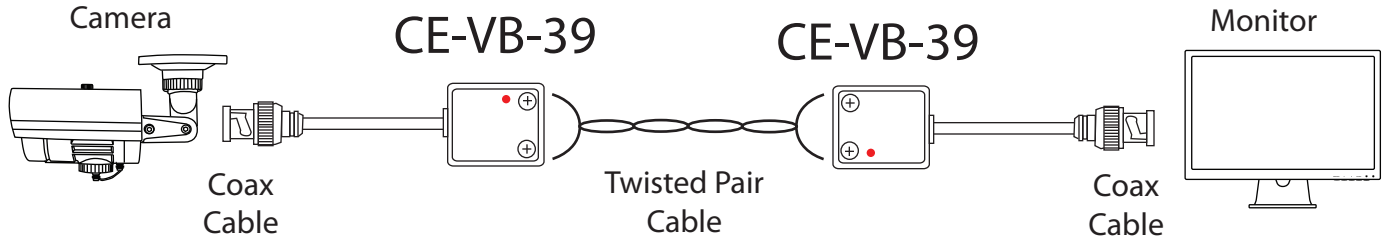

CE-VB-39

INSTALLATION GUIDE

Basic Twisted Pair Video Transmission System

Multiplexing Video Signals Over a Single Twisted Pair

Video & Up-the-Coax Control Over a Single Twisted Pair