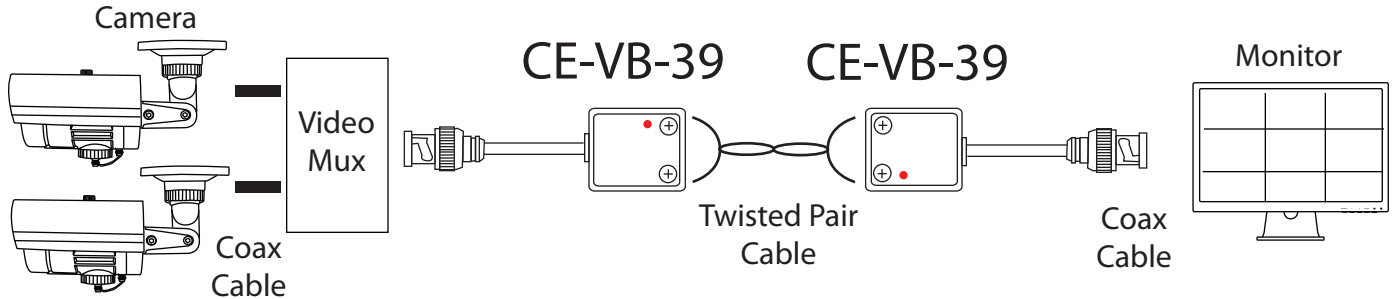

CE-VB-39

INSTALLATION GUIDE

Basic Twisted Pair Video Transmission System

Multiplexing Video Signals Over a Single Twisted Pair

Video & Up-the-Coax Control Over a Single Twisted Pair