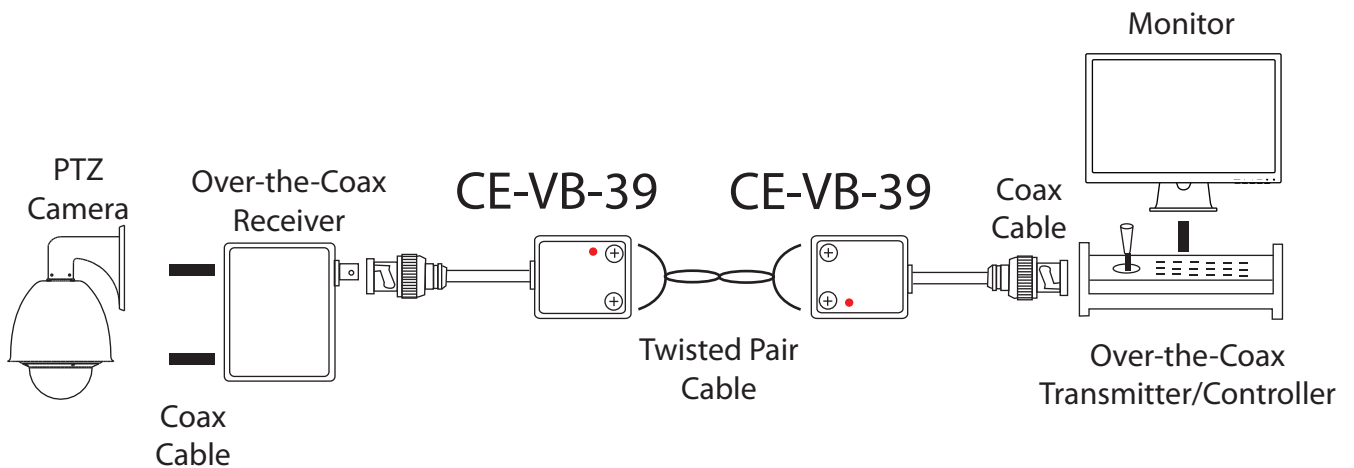

CE-VB-39

INSTALLATION GUIDE

Basic Twisted Pair Video Transmission System

Multiplexing Video Signals Over a Single Twisted Pair

Video & Up-the-Coax Control Over a Single Twisted Pair